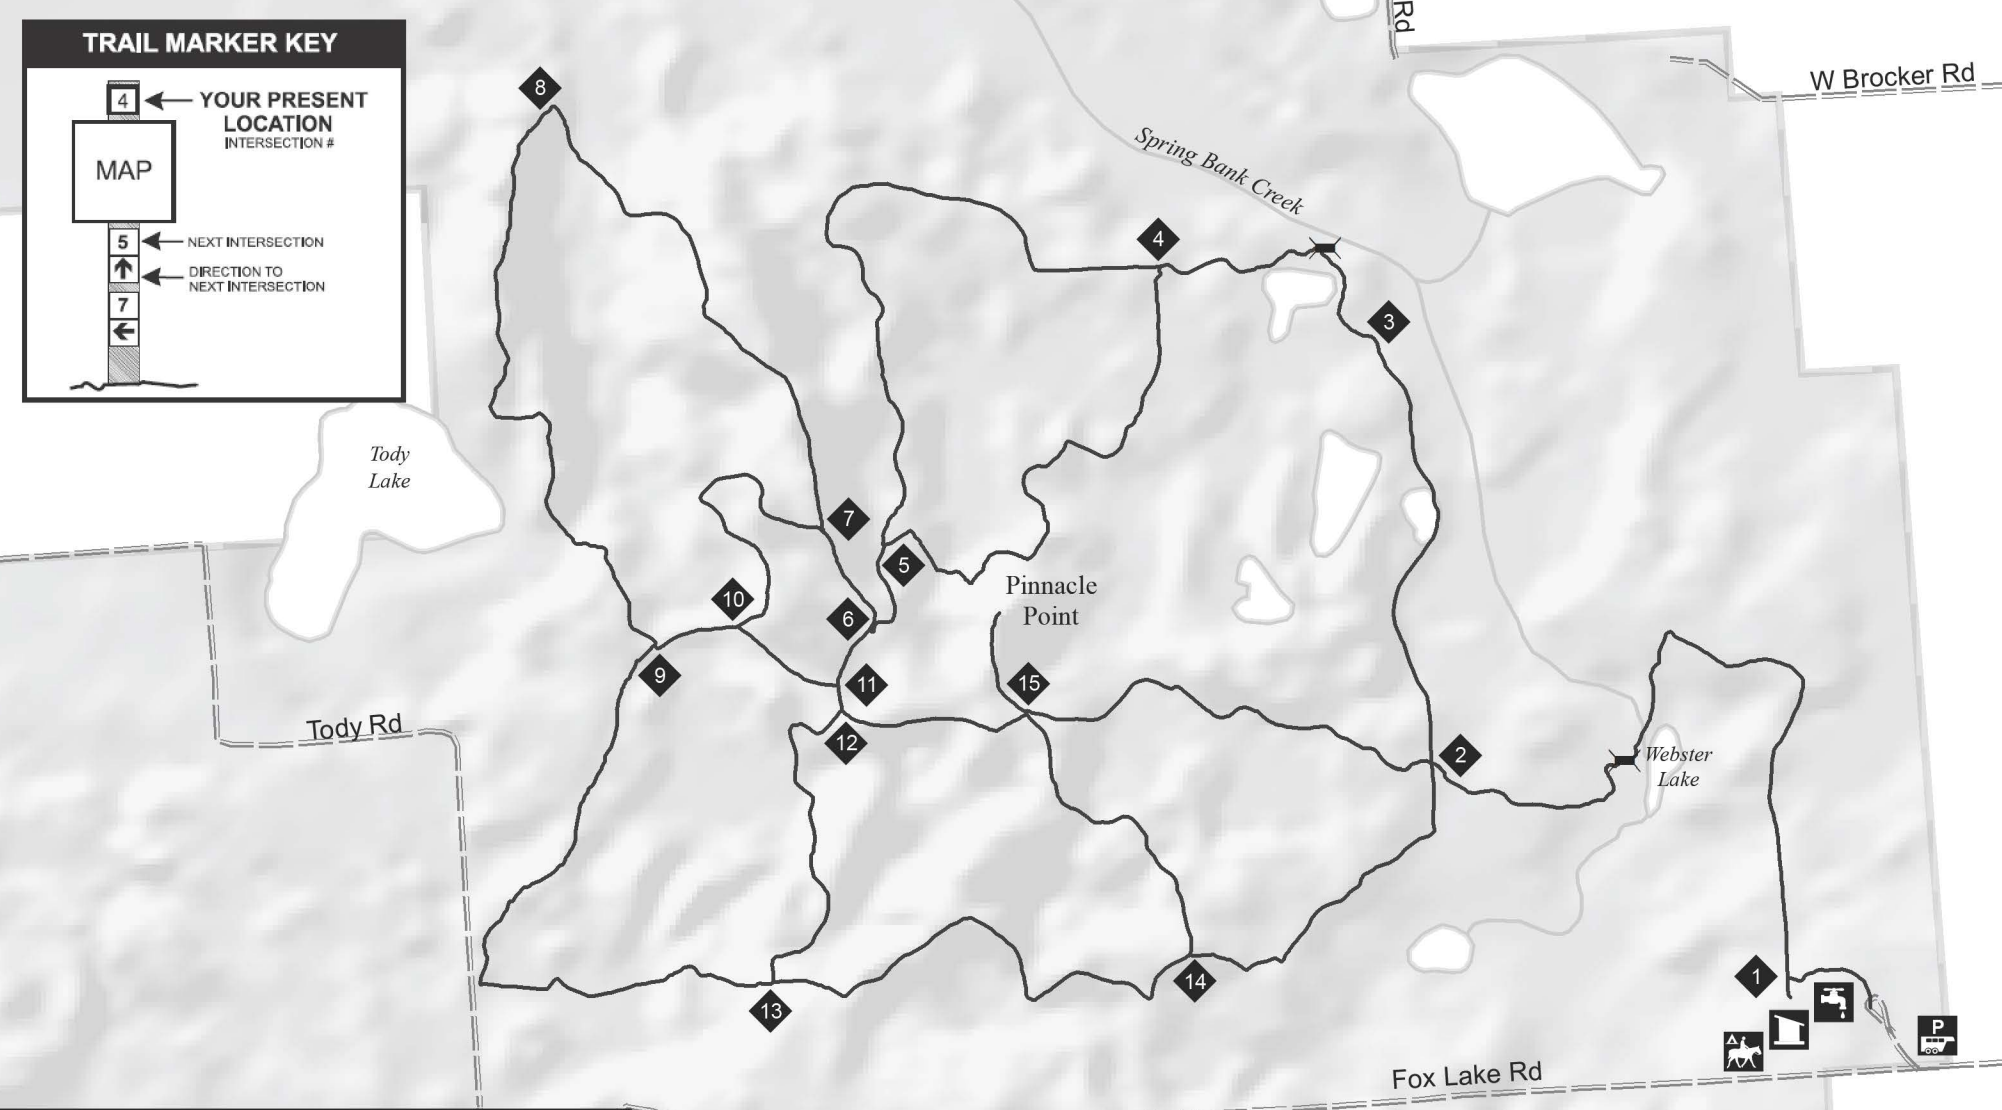

Ortonville Recreation Area Equestrian Trails

Created: 07/06/2017

TRAIL MARKER KEY

4 ← YOUR PRESENT LOCATION INTERSECTION #

MAP

5 ← NEXT INTERSECTION

↑ ← DIRECTION TO NEXT INTERSECTION

7 ←

←

	Equestrian Trail		Equestrian Staging
	Paved Road		Equestrian Campground
	Dirt Road		Drinking Water - Hand Pump
	River		Vault Toilet
	Lake		Bridge
	Trail Marker		

Michigan.gov/equestrian