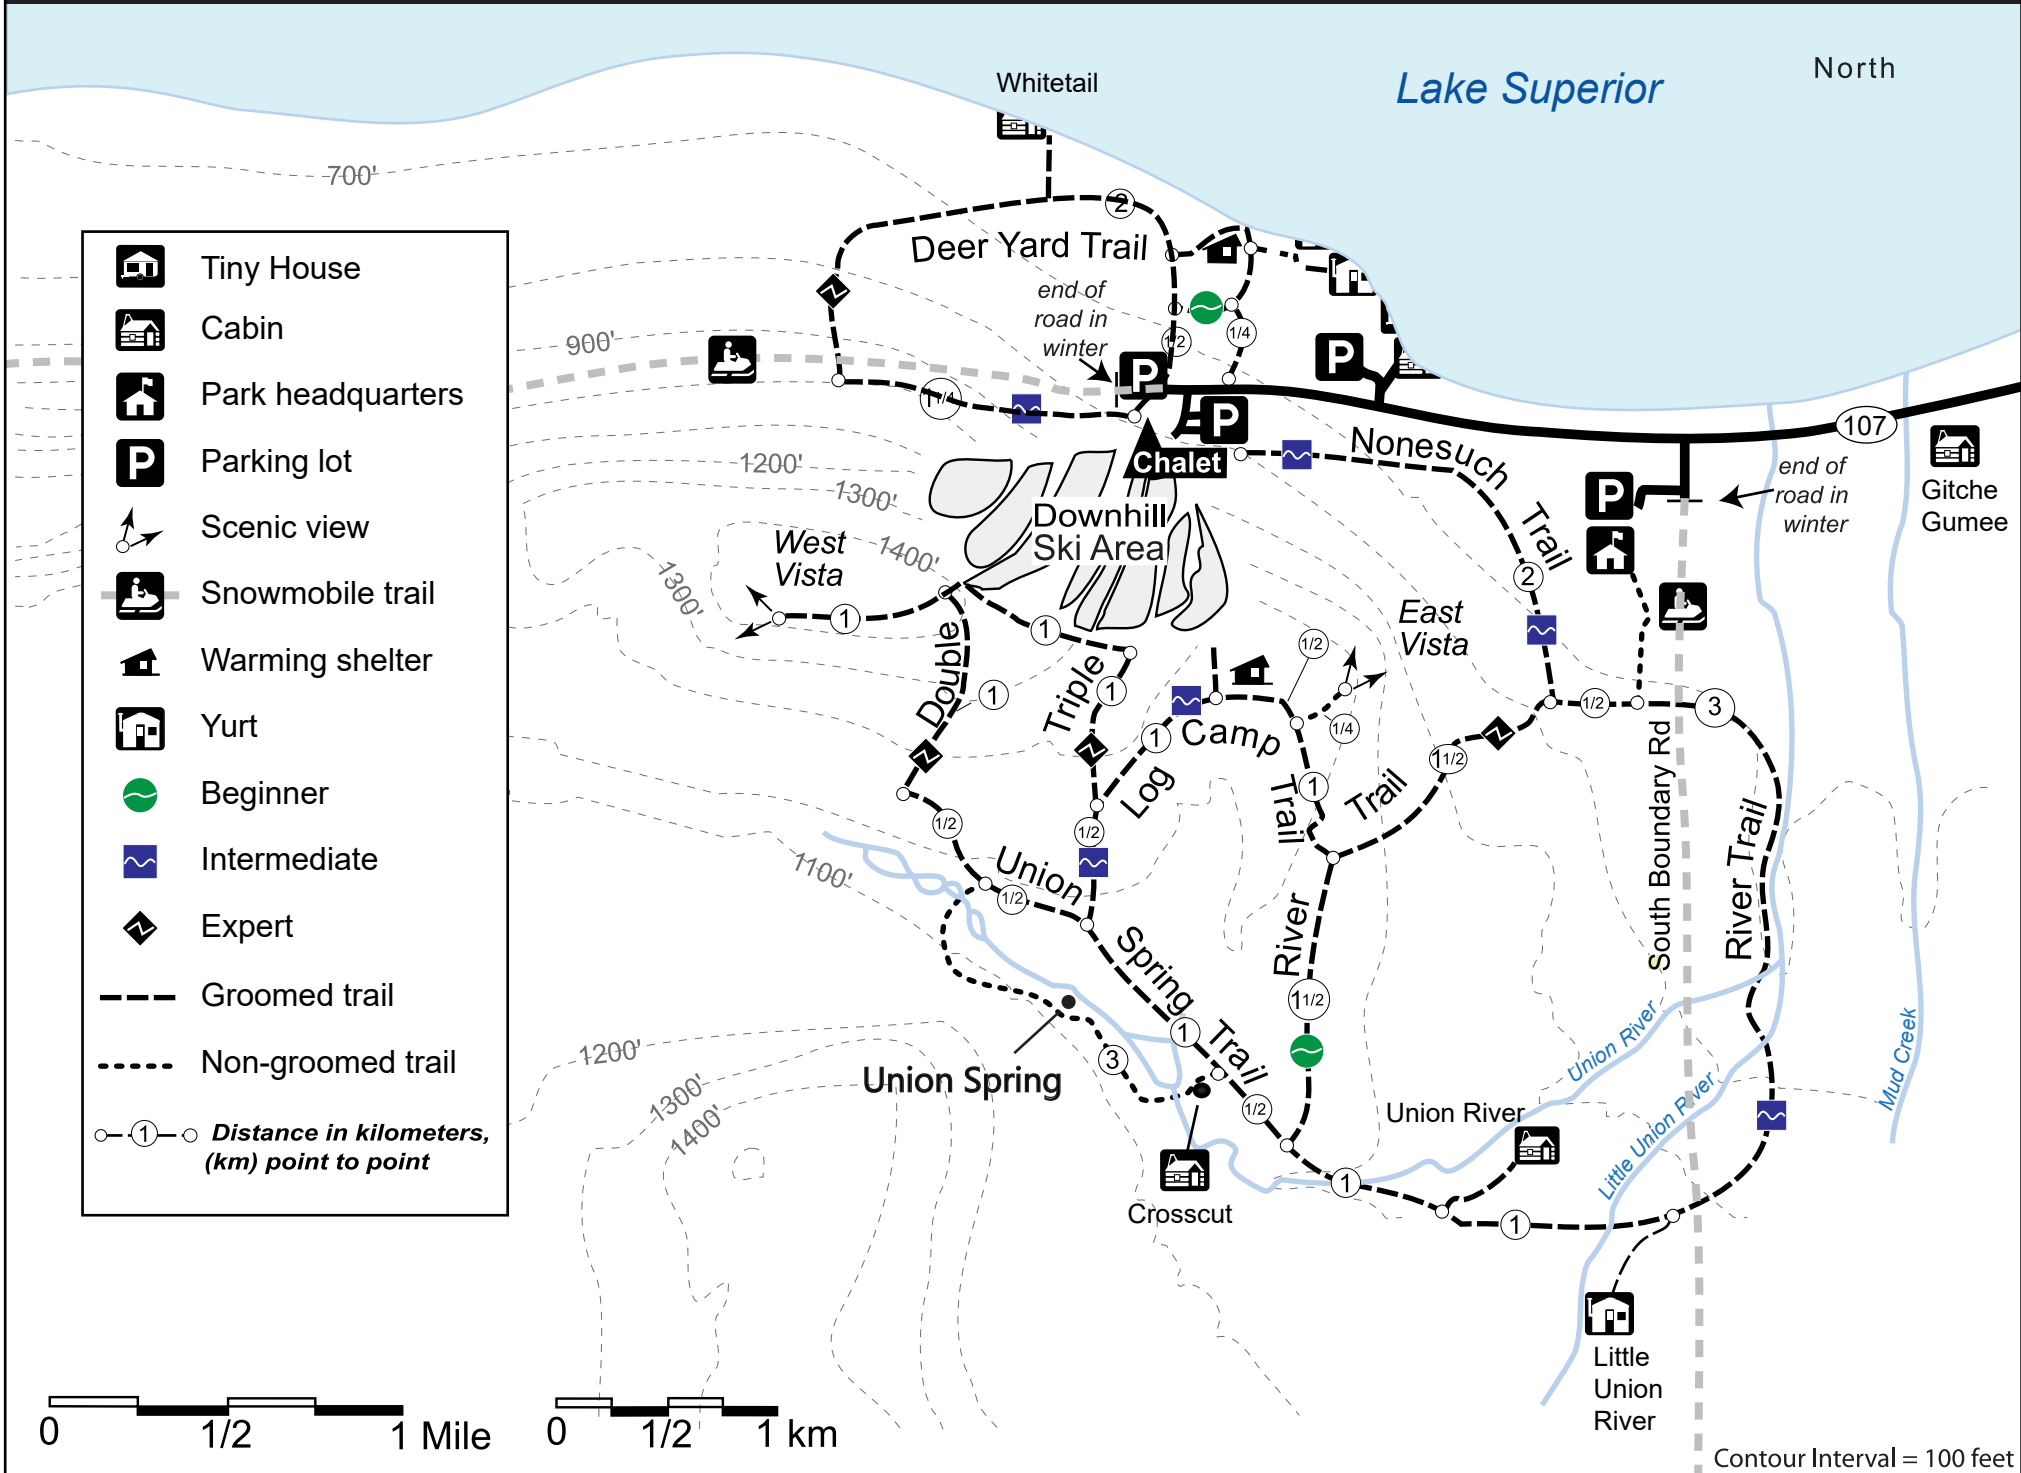

Porcupine Mountains Ski Trails

Distance in Kilometers

- Tiny House
- Cabin
- Park headquarters
- Parking lot
- Scenic view
- Snowmobile trail
- Warming shelter
- Yurt
- Beginner
- Intermediate
- Expert
- Groomed trail
- Non-groomed trail
- Distance in kilometers, (km) point to point

0 1/2 1 Mile

0 1/2 1 km

Contour Interval = 100 feet