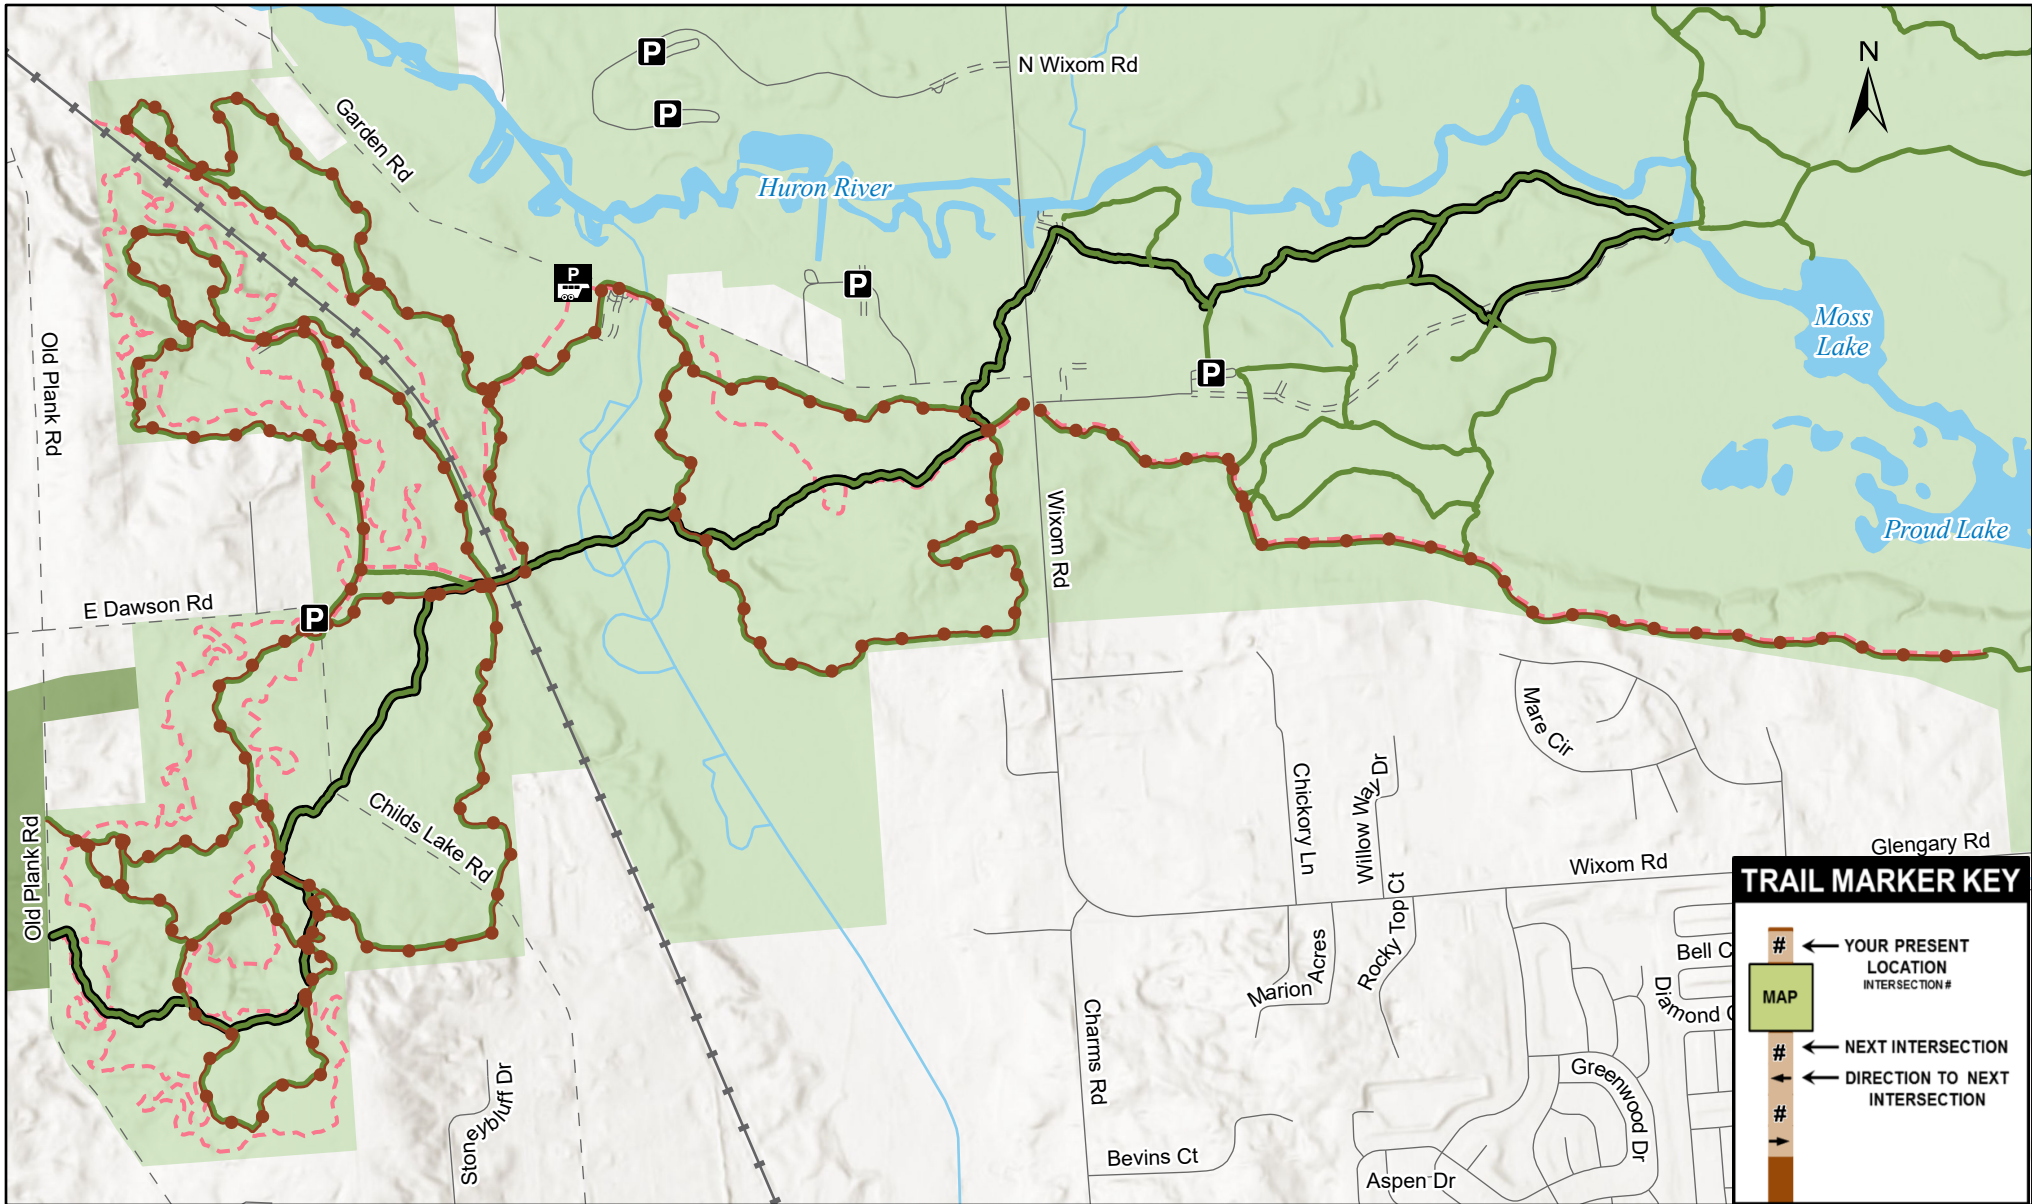

Proud Lake Recreation Area Equestrian Trails

Oakland County

Updated: 07/30/2025

TRAIL MARKER KEY

- # ← YOUR PRESENT LOCATION INTERSECTION #
- MAP
- # ← NEXT INTERSECTION
- ← DIRECTION TO NEXT INTERSECTION

- P** Parking Lot
- P** Equestrian Staging
- Chief Pontiac Trail
- Equestrian Trail

- Hiking Trail
- Biking Trail
- Railroad
- Paved
- Gravel
- Dirt and Native Material
- Lake and River
- Kensington Metropark

State Recreation Area Boundary