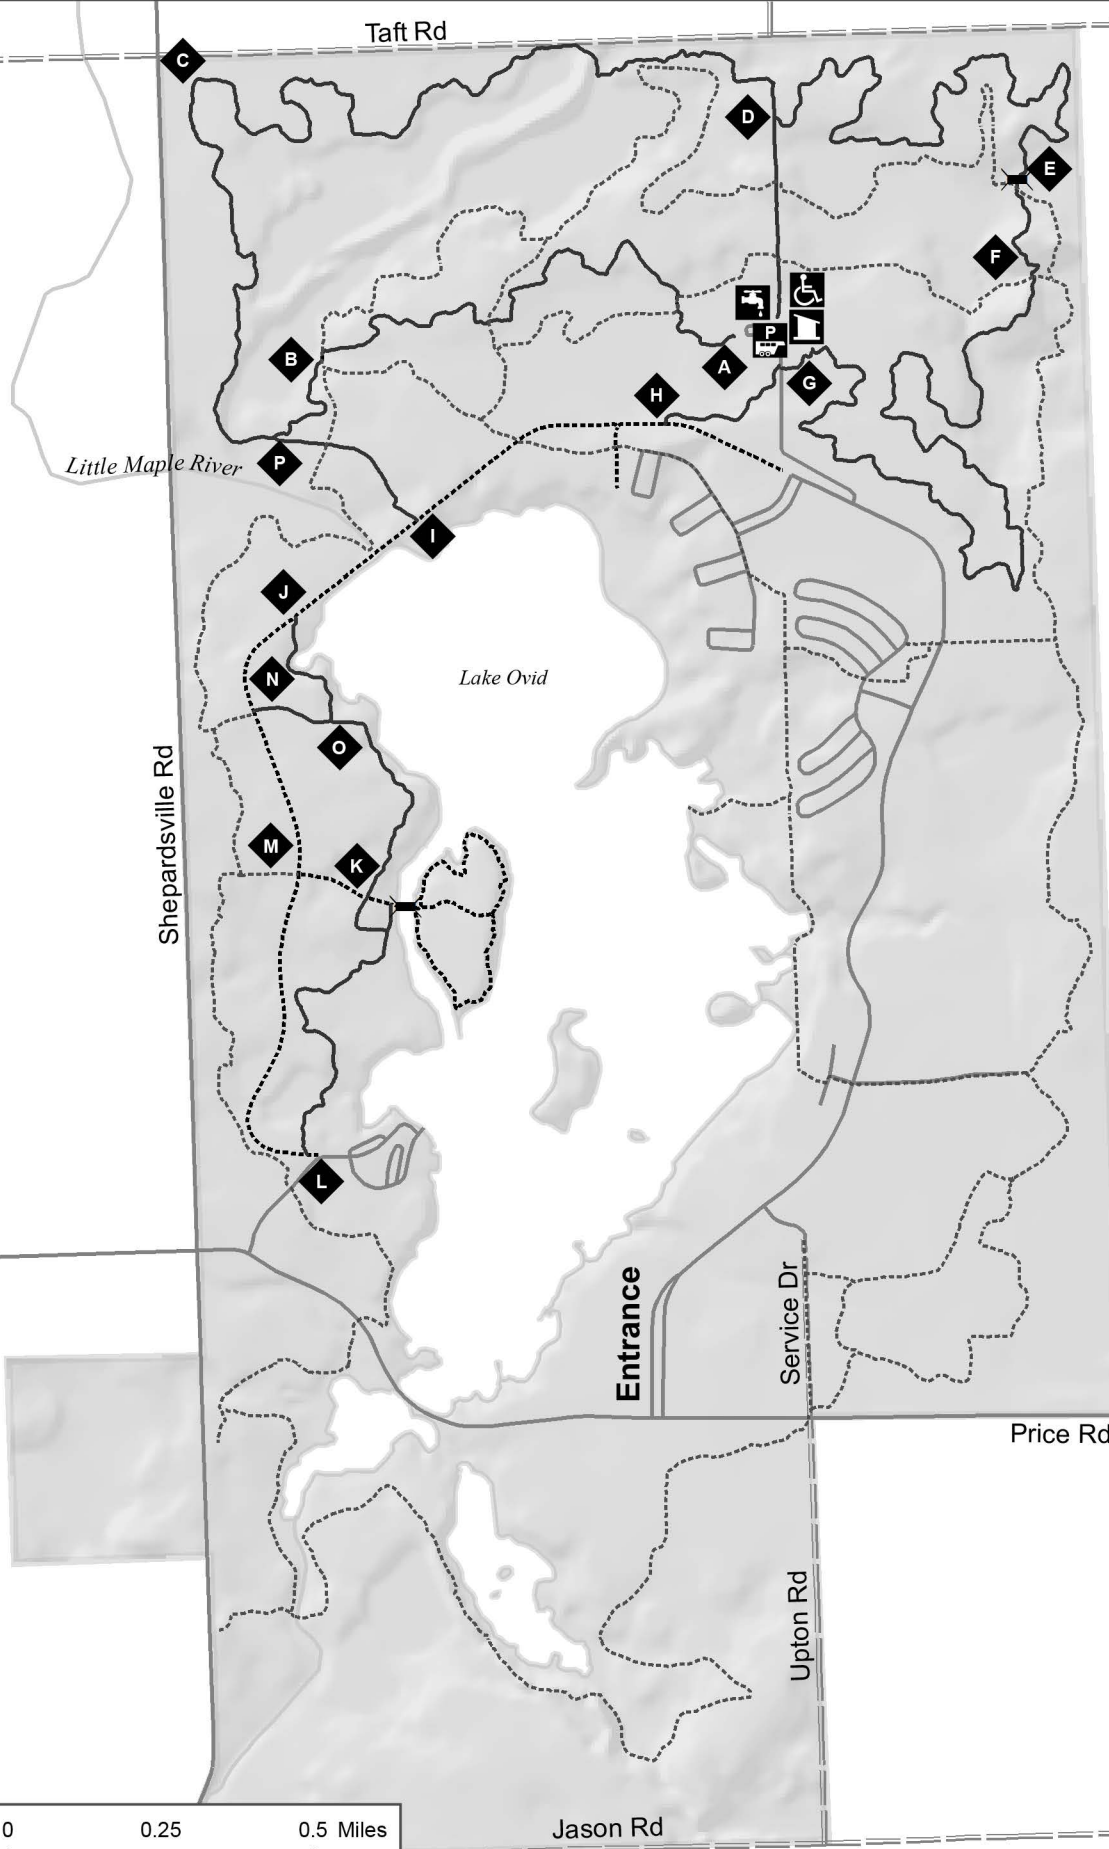

# Sleepy Hollow State Park Equestrian Trails

Created: 07/06/2017

**TRAIL MARKER KEY**

4 ← YOUR PRESENT LOCATION INTERSECTION #

MAP

5 ← NEXT INTERSECTION

↑ ← DIRECTION TO NEXT INTERSECTION

7 ← DIRECTION TO NEXT INTERSECTION

Centerline Rd

Hollister Rd

- Equestrian Trail
- Multi-use Trail
- Bike Trail
- Paved Road
- Dirt Road
- River
- Lake
- Trail Marker
- Equestrian Staging
- ADA Mounting Ramp
- Drinking Water - Hand Pump
- Vault Toilet
- Bridge