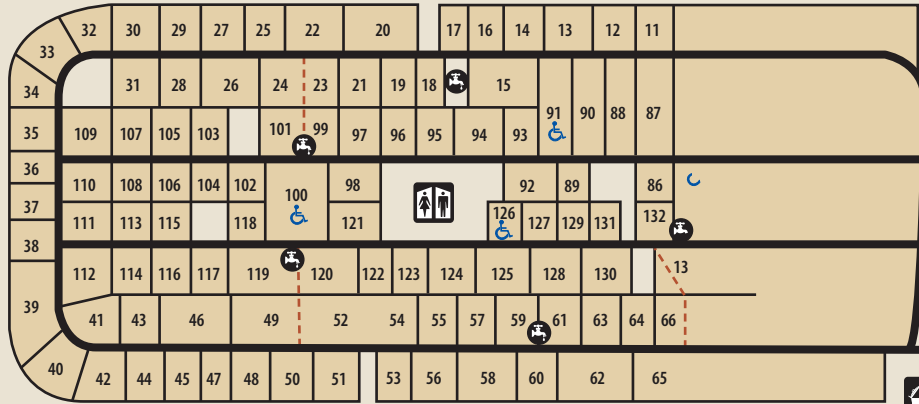

Saginaw Bay

To Caseville

To Port Austin

OVERPASS

CAMPGROUND HOST