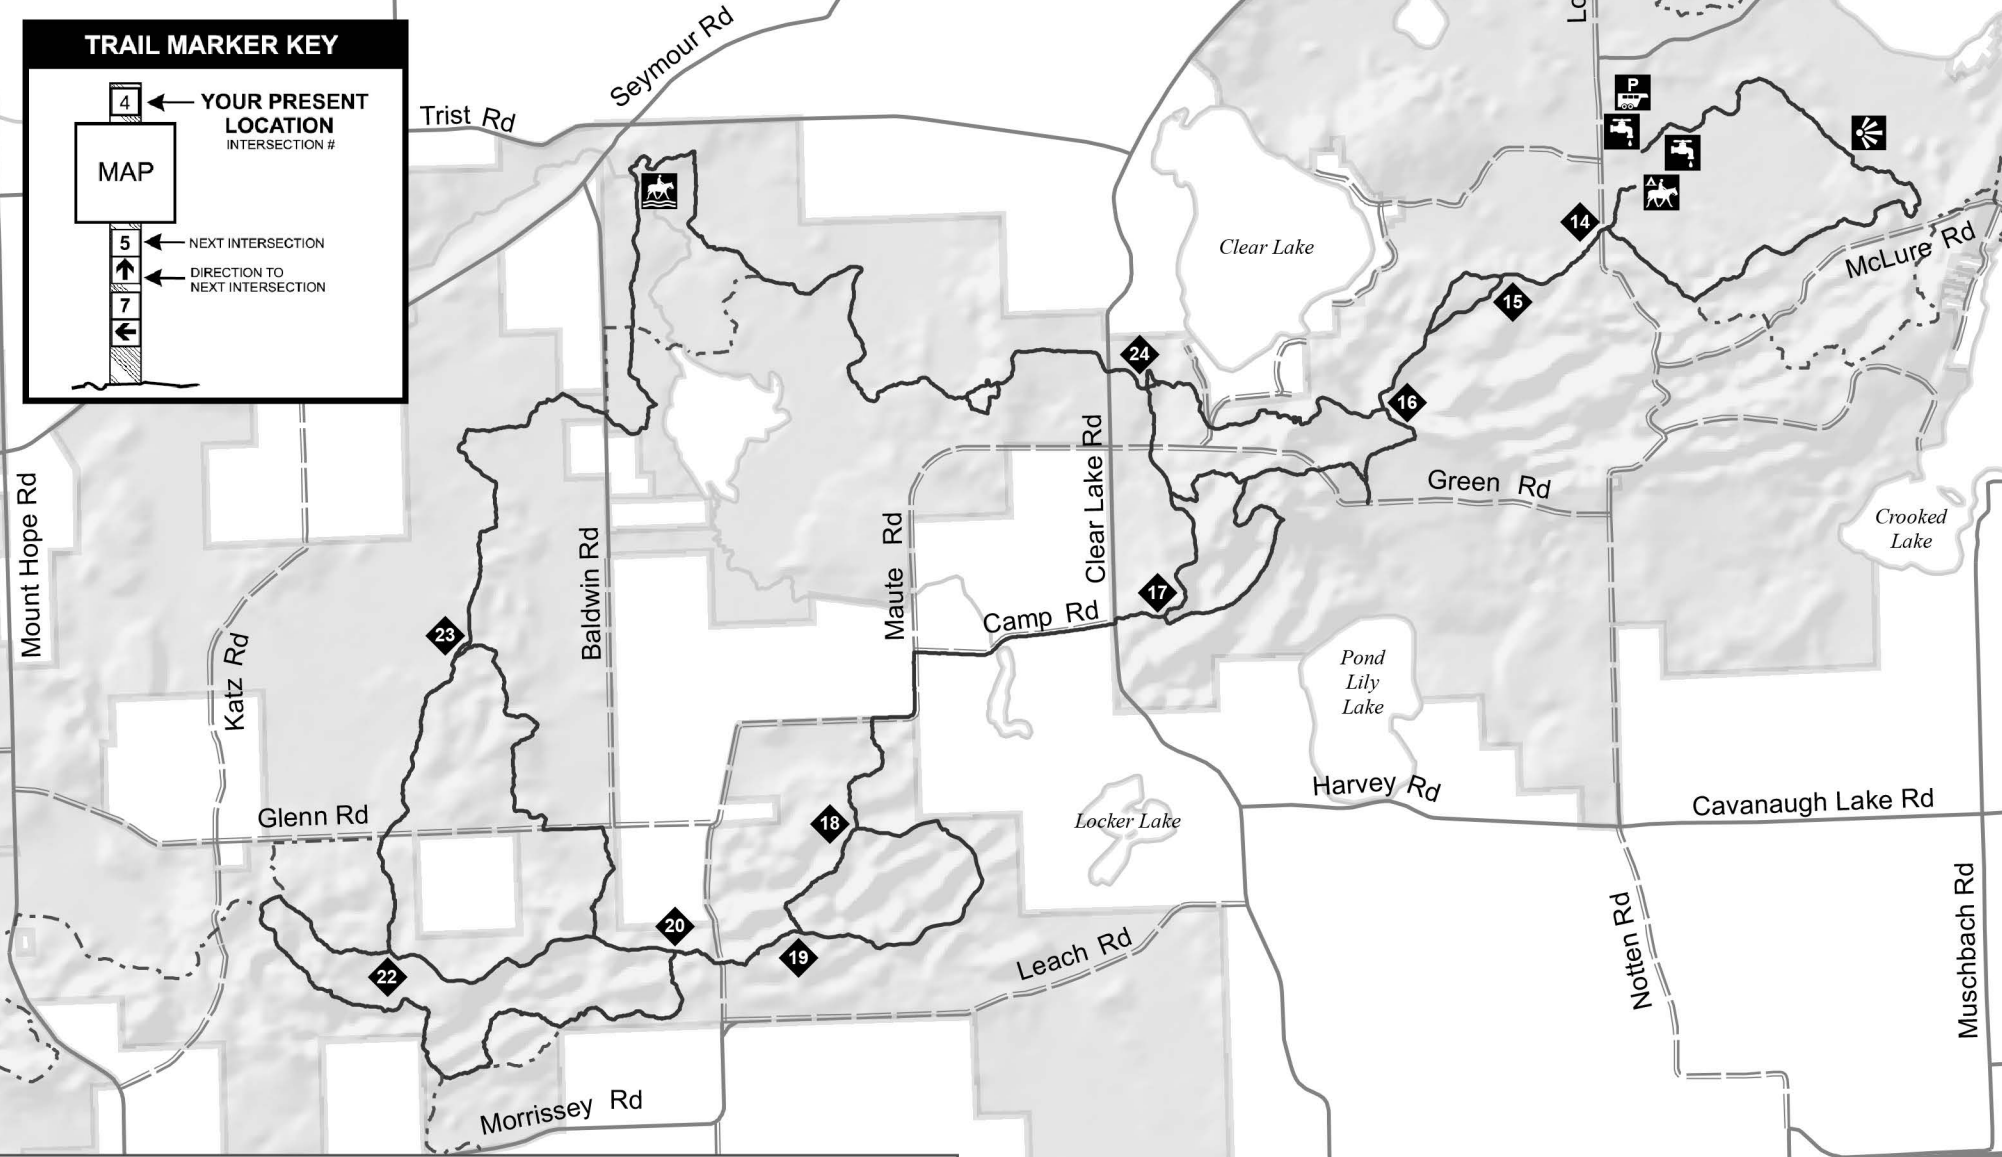

# Waterloo Recreation Area Equestrian Trails

Created: 07/06/2017

**TRAIL MARKER KEY**

4 ← YOUR PRESENT LOCATION INTERSECTION #

MAP

5 ← NEXT INTERSECTION

7 ← DIRECTION TO NEXT INTERSECTION

- Equestrian Trail
- Hiking Trail
- Highway
- Paved Road
- Dirt Road
- River
- Lake
- Trail Marker
- Equestrian Staging
- Equestrian Campground
- Drinking Water - Hand Pump
- Scenic Overlook
- Water Crossing