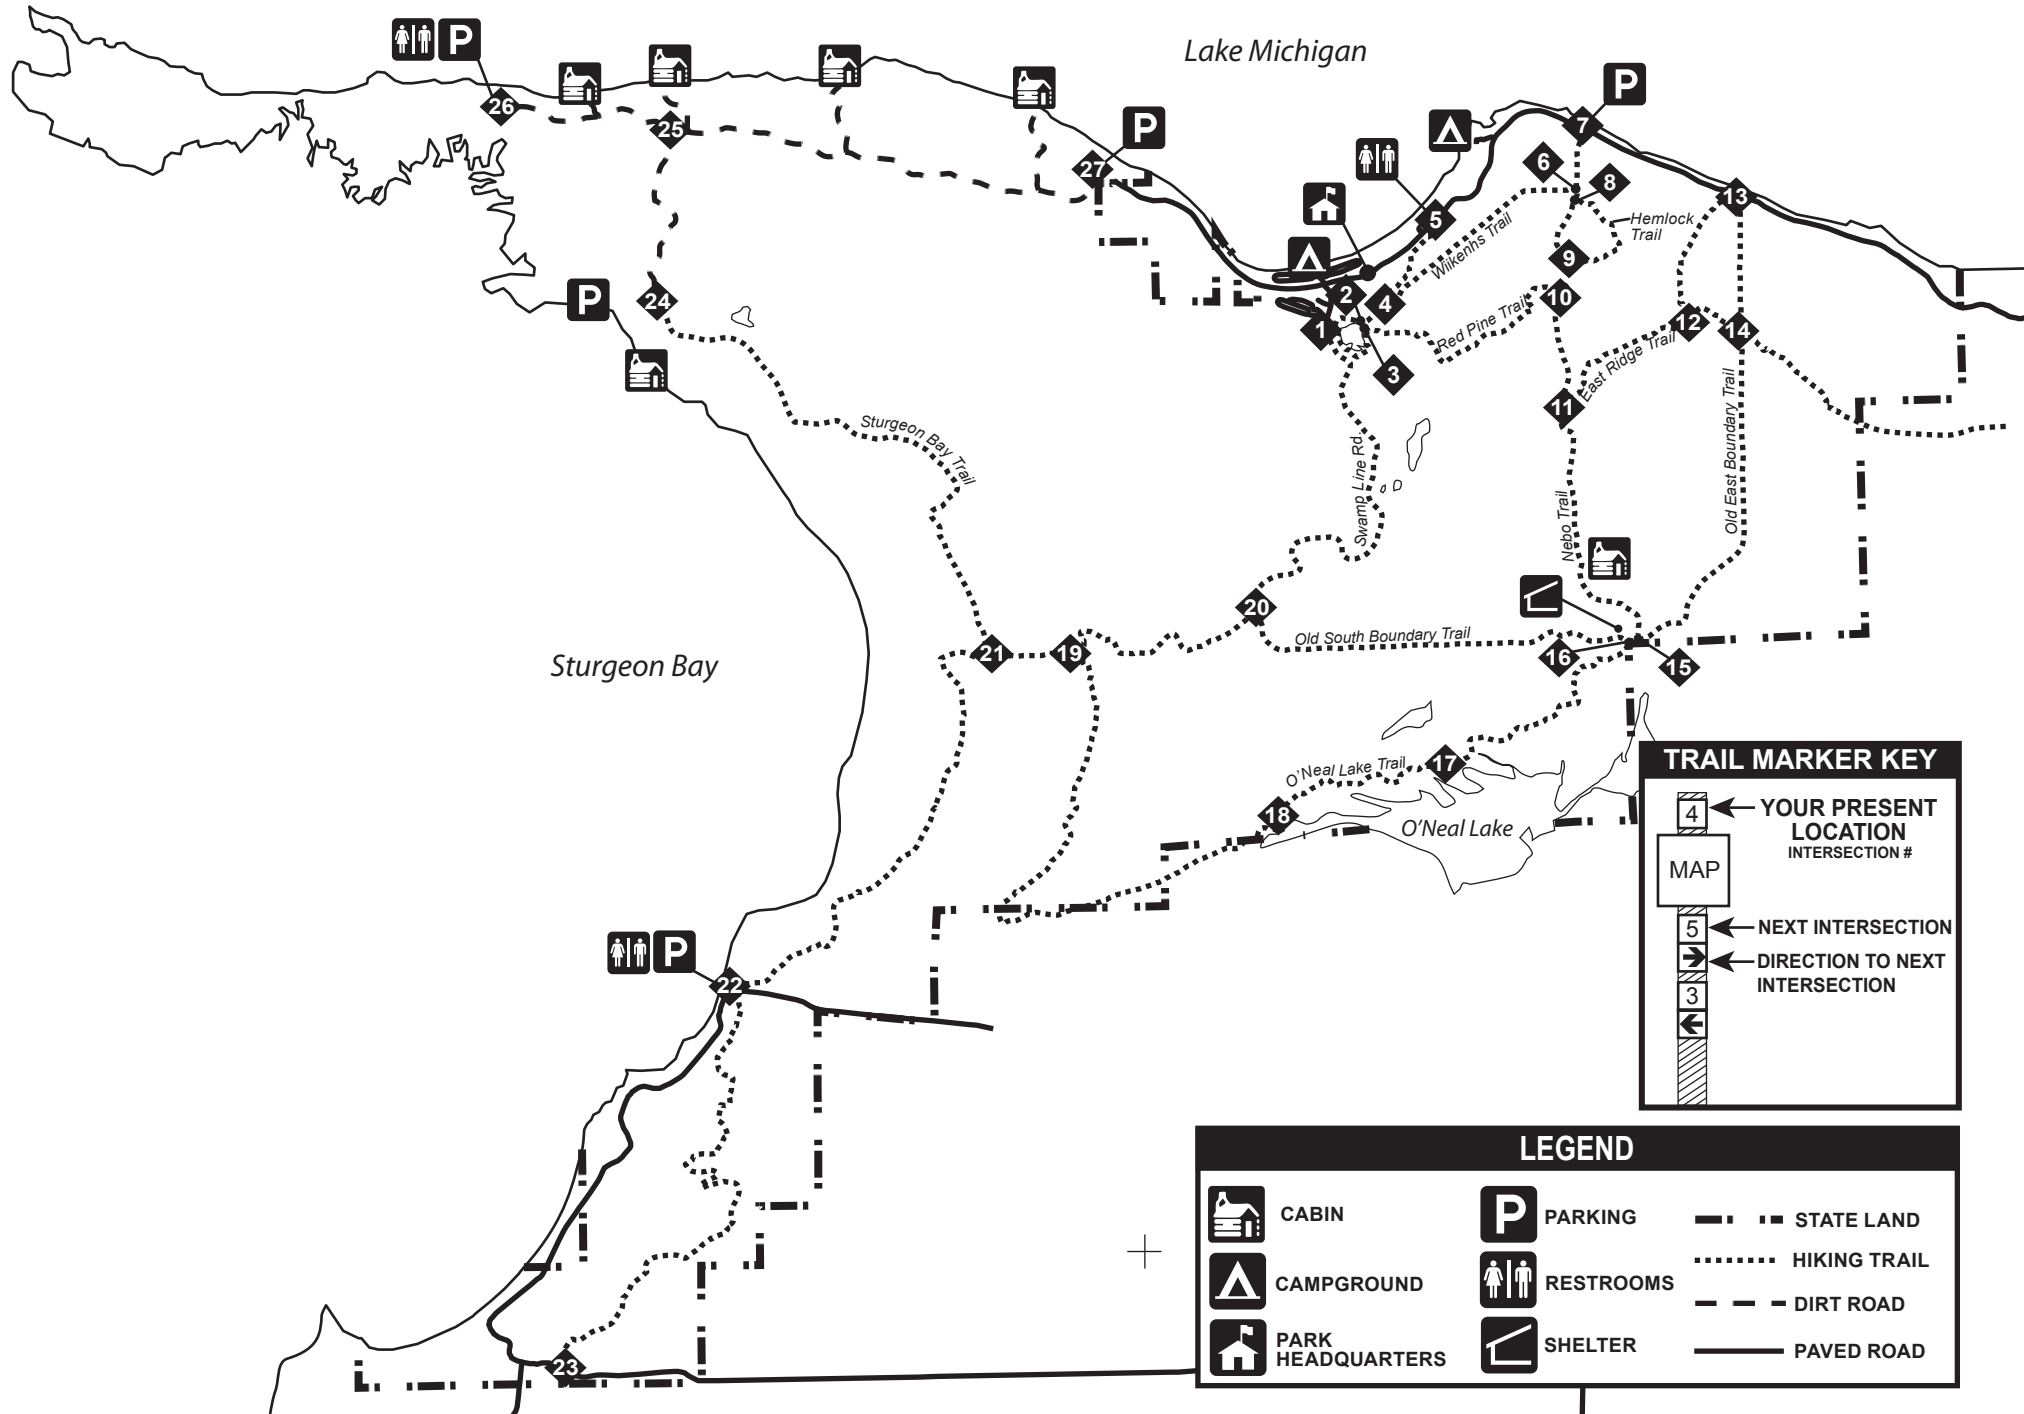

Hiking Trails

Wilderness State Park

TRAIL MARKER KEY

4 ← YOUR PRESENT LOCATION INTERSECTION #

MAP

5 ← NEXT INTERSECTION

→ DIRECTION TO NEXT INTERSECTION

3 ←

LEGEND

CABIN	PARKING	STATE LAND
CAMPGROUND	RESTROOMS	HIKING TRAIL
PARK HEADQUARTERS	SHELTER	DIRT ROAD
		PAVED ROAD

WILDERNESS STATE PARK TRAIL DISTANCES

#1 to #2	.14	mi
#1 to #20	1.9	mi
#2 to #3	.014	mi
#2 to #4	.15	mi
#3 to #10	1.2	mi
#4 to #5	.5	mi
#4 to #6	1.0	mi
#6 to #7	.02	mi
#6 to #8	.04	mi
#8 to #9	.34	mi
#8 to #9	HEMLOCK TRAIL 0.6	mi
#9 to #10	.08	mi
#10 to #11	0.5	mi
#11 to #12	0.7	mi
#11 to #15	1.2	mi
#12 to #13	0.7	mi
#12 to #14	0.3	mi
#13 to #14	0.6	mi
#14 to #15	1.6	mi
#15 to #16	.02	mi
#16 to #17	1.2	mi
#16 to #20	1.8	mi
#17 to #18	0.9	mi
#18 to #19	3.6	mi
#19 to #20	1.0	mi
#19 to #21	0.3	mi
#21 to #24	2.3	mi
#22 to #23	2.8	mi
#24 to #25	1.0	mi
#25 to #26	0.7	mi
#25 to #27	1.8	mi