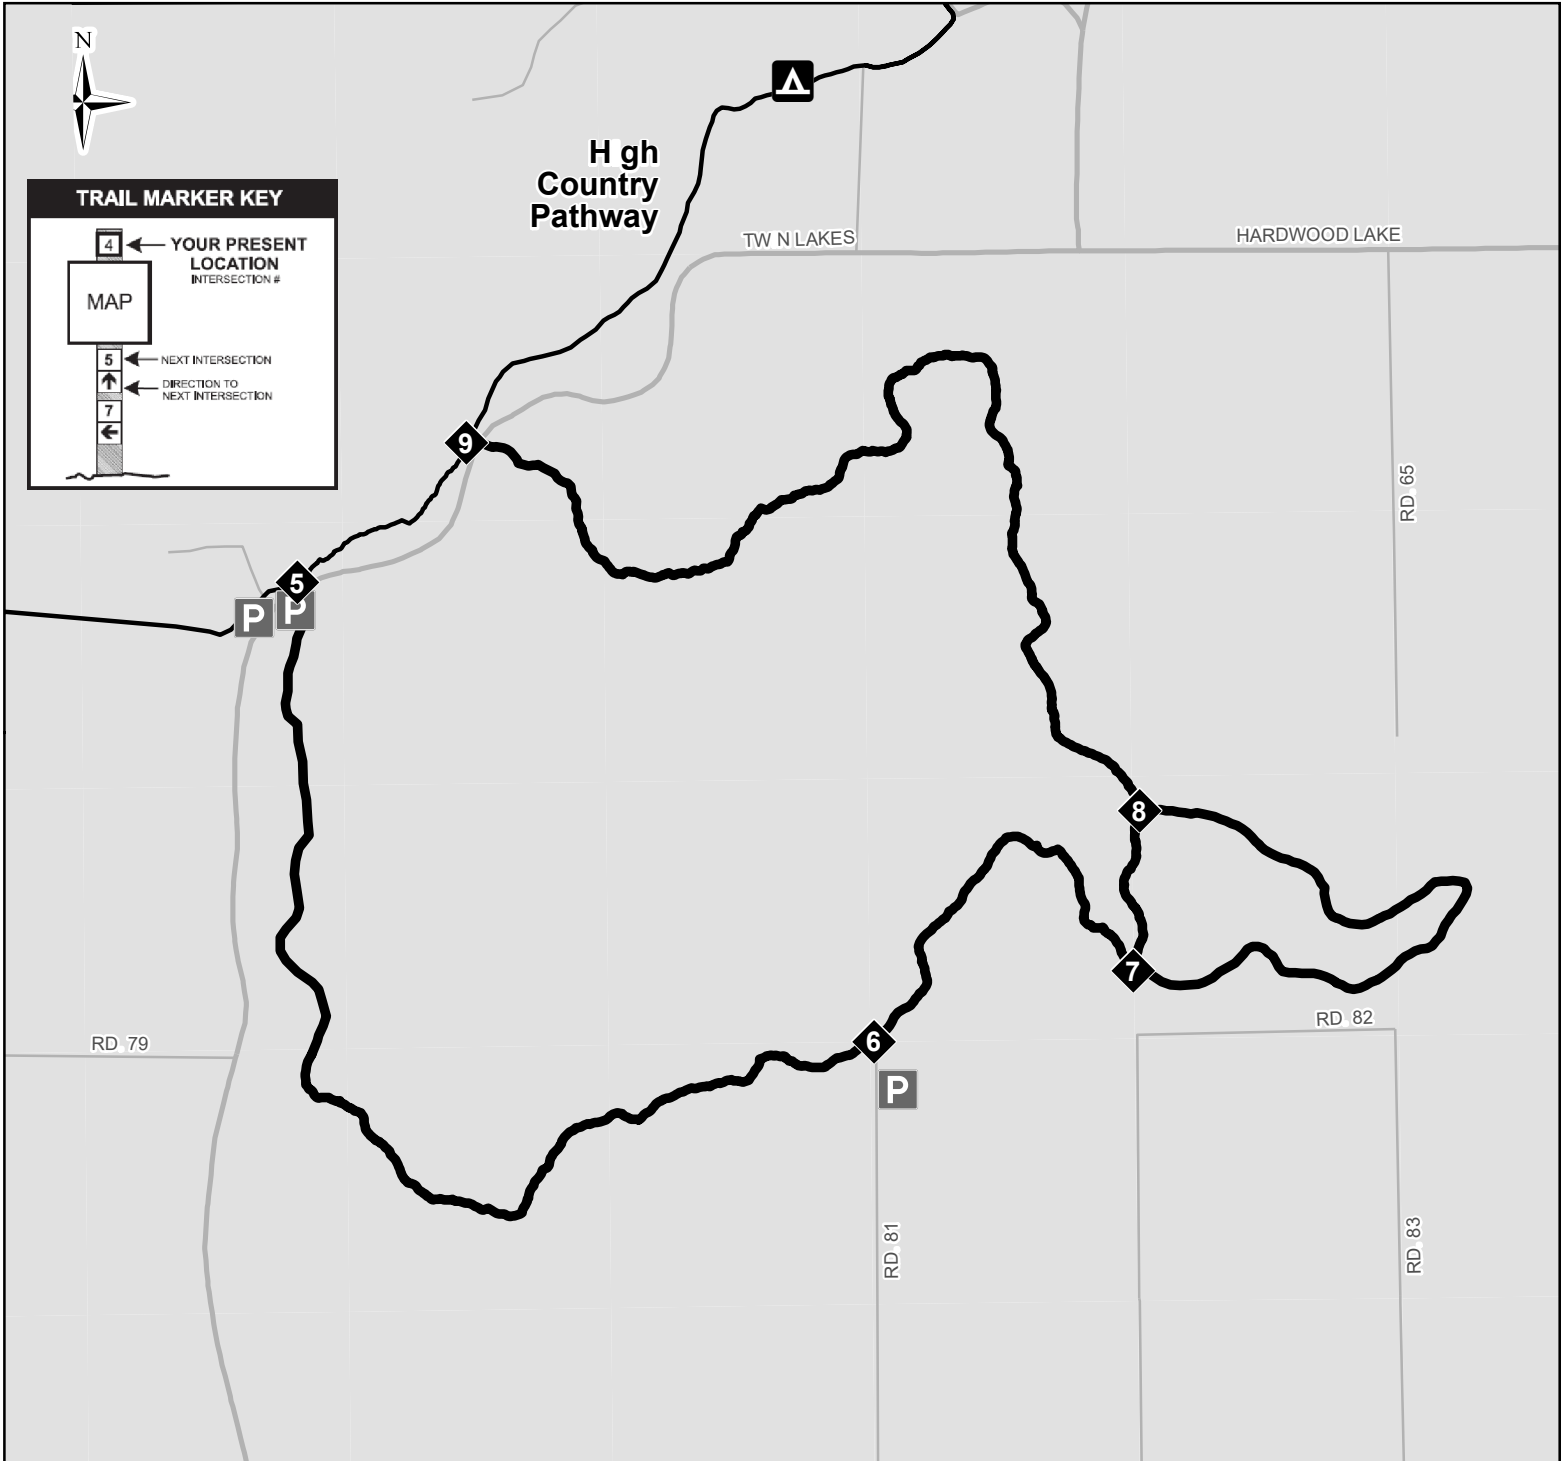

Towerman's Watch Pathway

TRAIL MARKER KEY

4 ← YOUR PRESENT LOCATION INTERSECTION #

MAP

5 ← NEXT INTERSECTION

↑ ← DIRECTION TO NEXT INTERSECTION

7 ←

- Parking Lot
- Campground
- Towerman's Watch Pathway
- Multi-Use Pathway
- State Forest Road
- County Gravel or Dirt Road
- State Land

DISCLAIMER: Trails shown on this map are an approximate representation of the trail system at the time of publication and may not reflect current ground conditions.