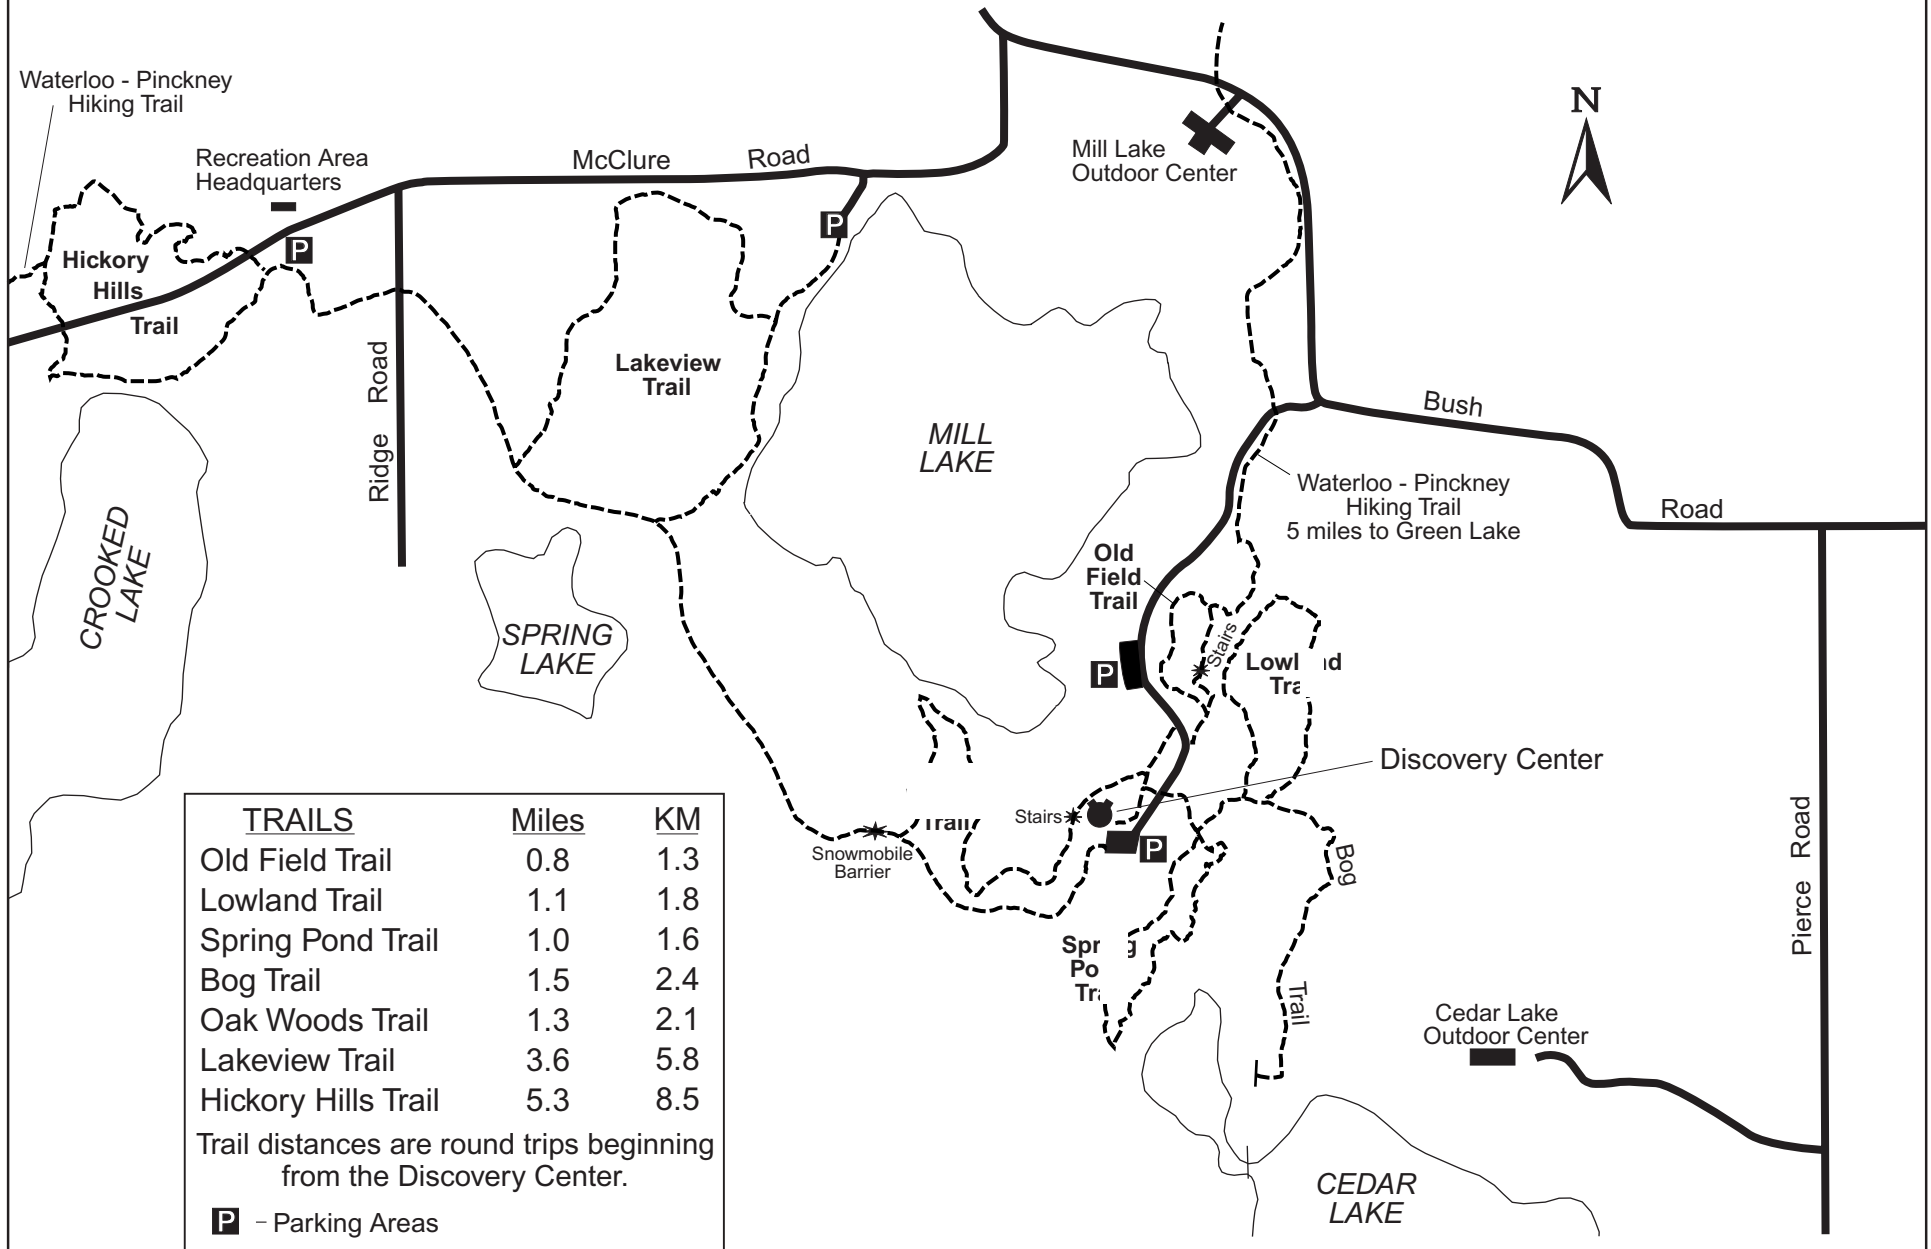

WATERLOO RECREATION AREA DISCOVERY CENTER HIKING TRAILS

TRAILS	Miles	KM
Old Field Trail	0.8	1.3
Lowland Trail	1.1	1.8
Spring Pond Trail	1.0	1.6
Bog Trail	1.5	2.4
Oak Woods Trail	1.3	2.1
Lakeview Trail	3.6	5.8
Hickory Hills Trail	5.3	8.5

Trail distances are round trips beginning from the Discovery Center.

P - Parking Areas