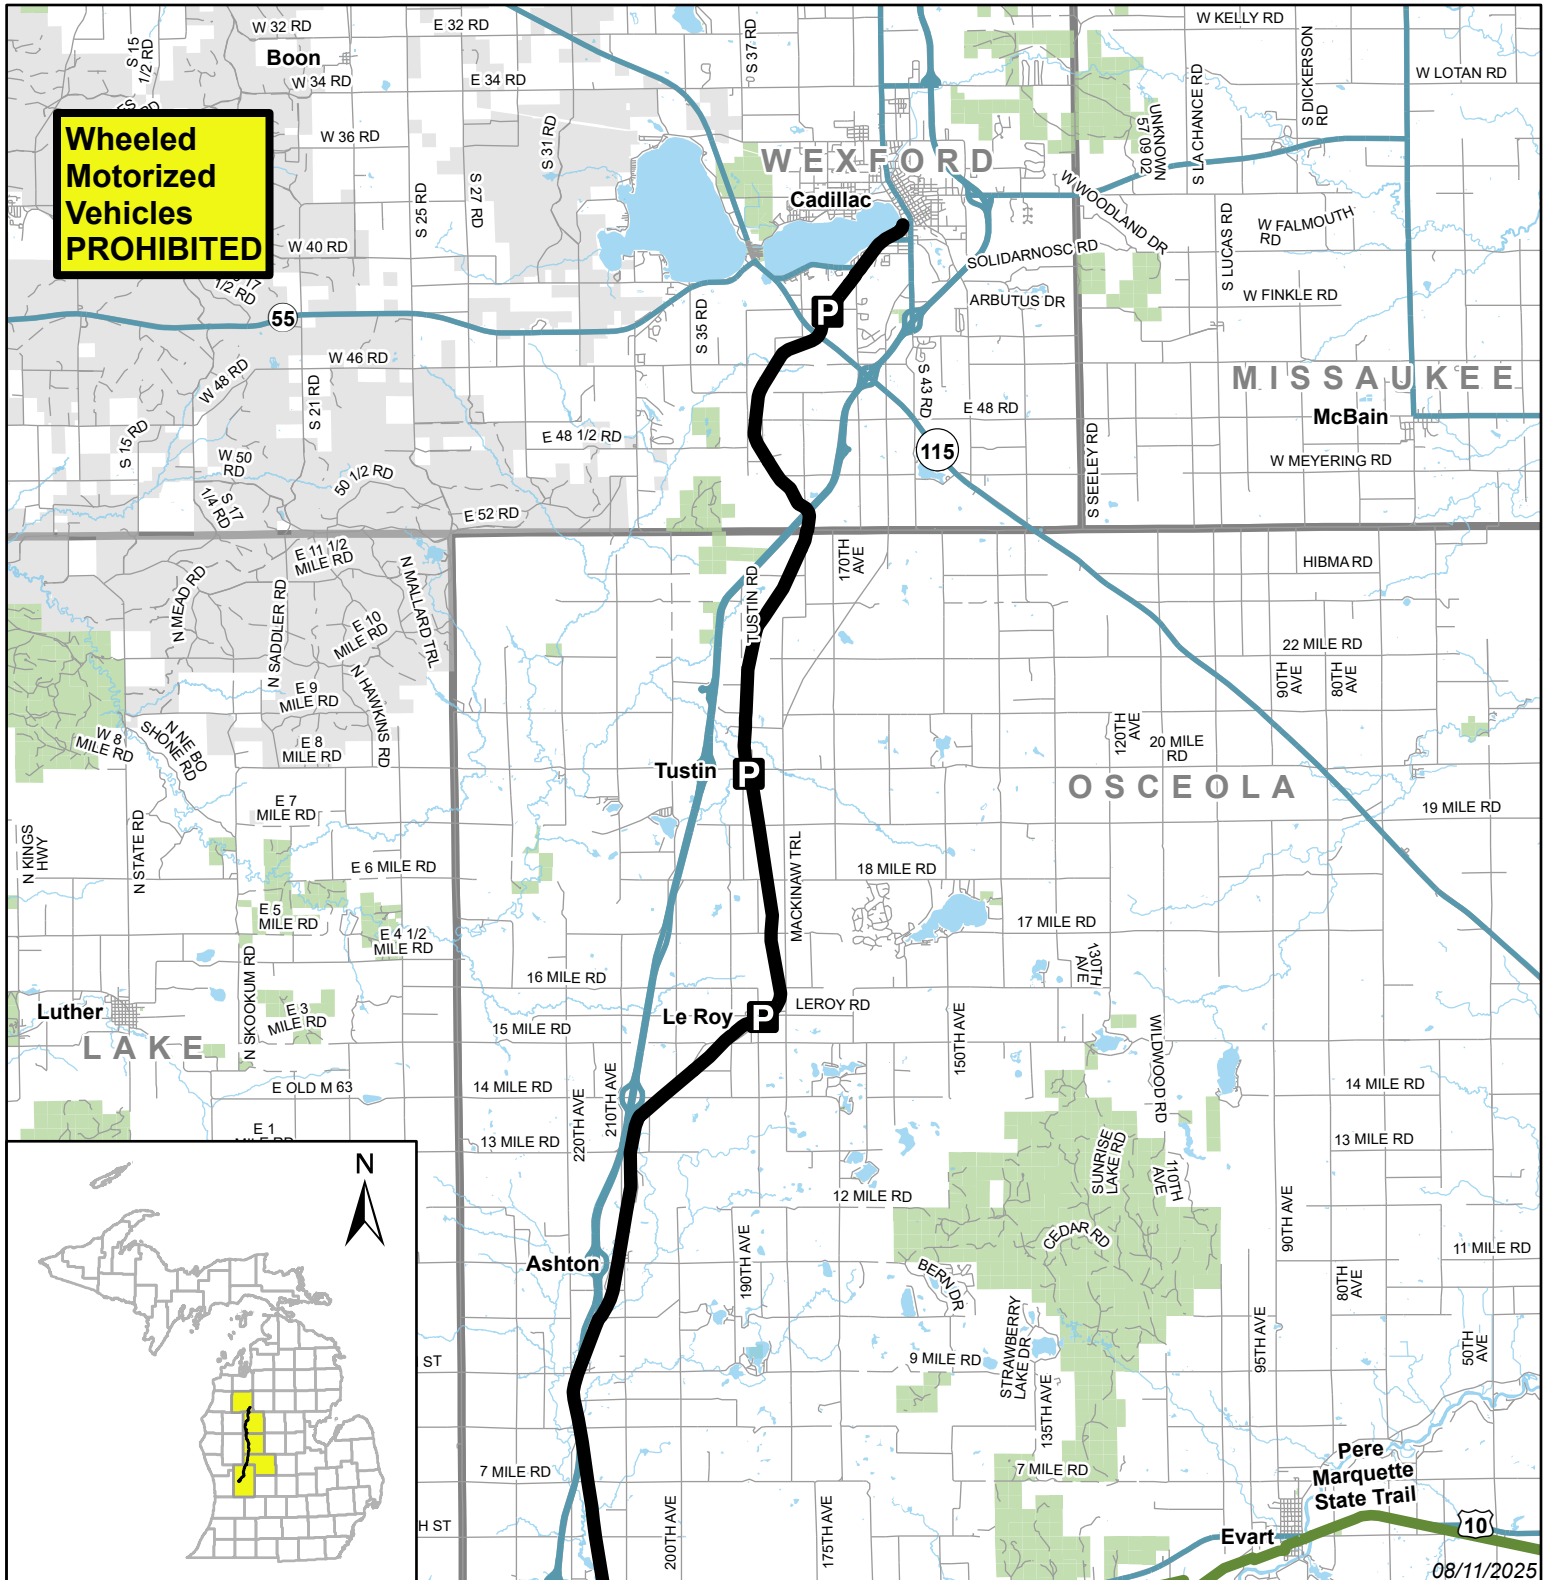

# Fred Meijer White Pine Trail State Park

Wexford, Osceola, Mecosta, Montcalm, and Kent Counties

- P** Parking Lot
- Fred Meijer White Pine Trail State Park (Paved Surface)
- Pere Marquette State Trail
- Highway
- State Land
- US Forest Service Land
- County

# Fred Meijer White Pine Trail State Park

Cadillac, Tustin, Leroy, Ashton

**Wheeled  
Motorized  
Vehicles  
PROHIBITED**

- Parking Lot
- Fred Meijer White Pine Trail State Park (Paved Surface)
- Pere Marquette State Trail
- Stream
- Lake Or River
- Highway
- State Land
- US Forest Service Land
- County
- Highway
- Paved road
- Gravel or dirt road

# Fred Meijer White Pine Trail State Park

Reed City, Paris, Big Rapids, Stanwood

**Wheeled  
Motorized  
Vehicles  
PROHIBITED**

08/11/2025

- Parking Lot
- Fred Meijer White Pine Trail State Park (Paved Surface)
- Pere Marquette State Trail
- Stream
- Lake Or River
- Highway
- State Land
- US Forest Service Land
- County
- Highway
- Paved road
- Gravel or dirt road

# Fred Meijer White Pine Trail State Park

Morely, Howard City, Pierson, Sand Lake

**Wheeled  
Motorized  
Vehicles  
PROHIBITED**

- P** Parking Lot
- Fred Meijer White Pine Trail State Park (Paved Surface)
- Stream
- Lake Or River
- Highway
- State Land
- US Forest Service Land
- County
- Highway
- Paved road
- Gravel or dirt road