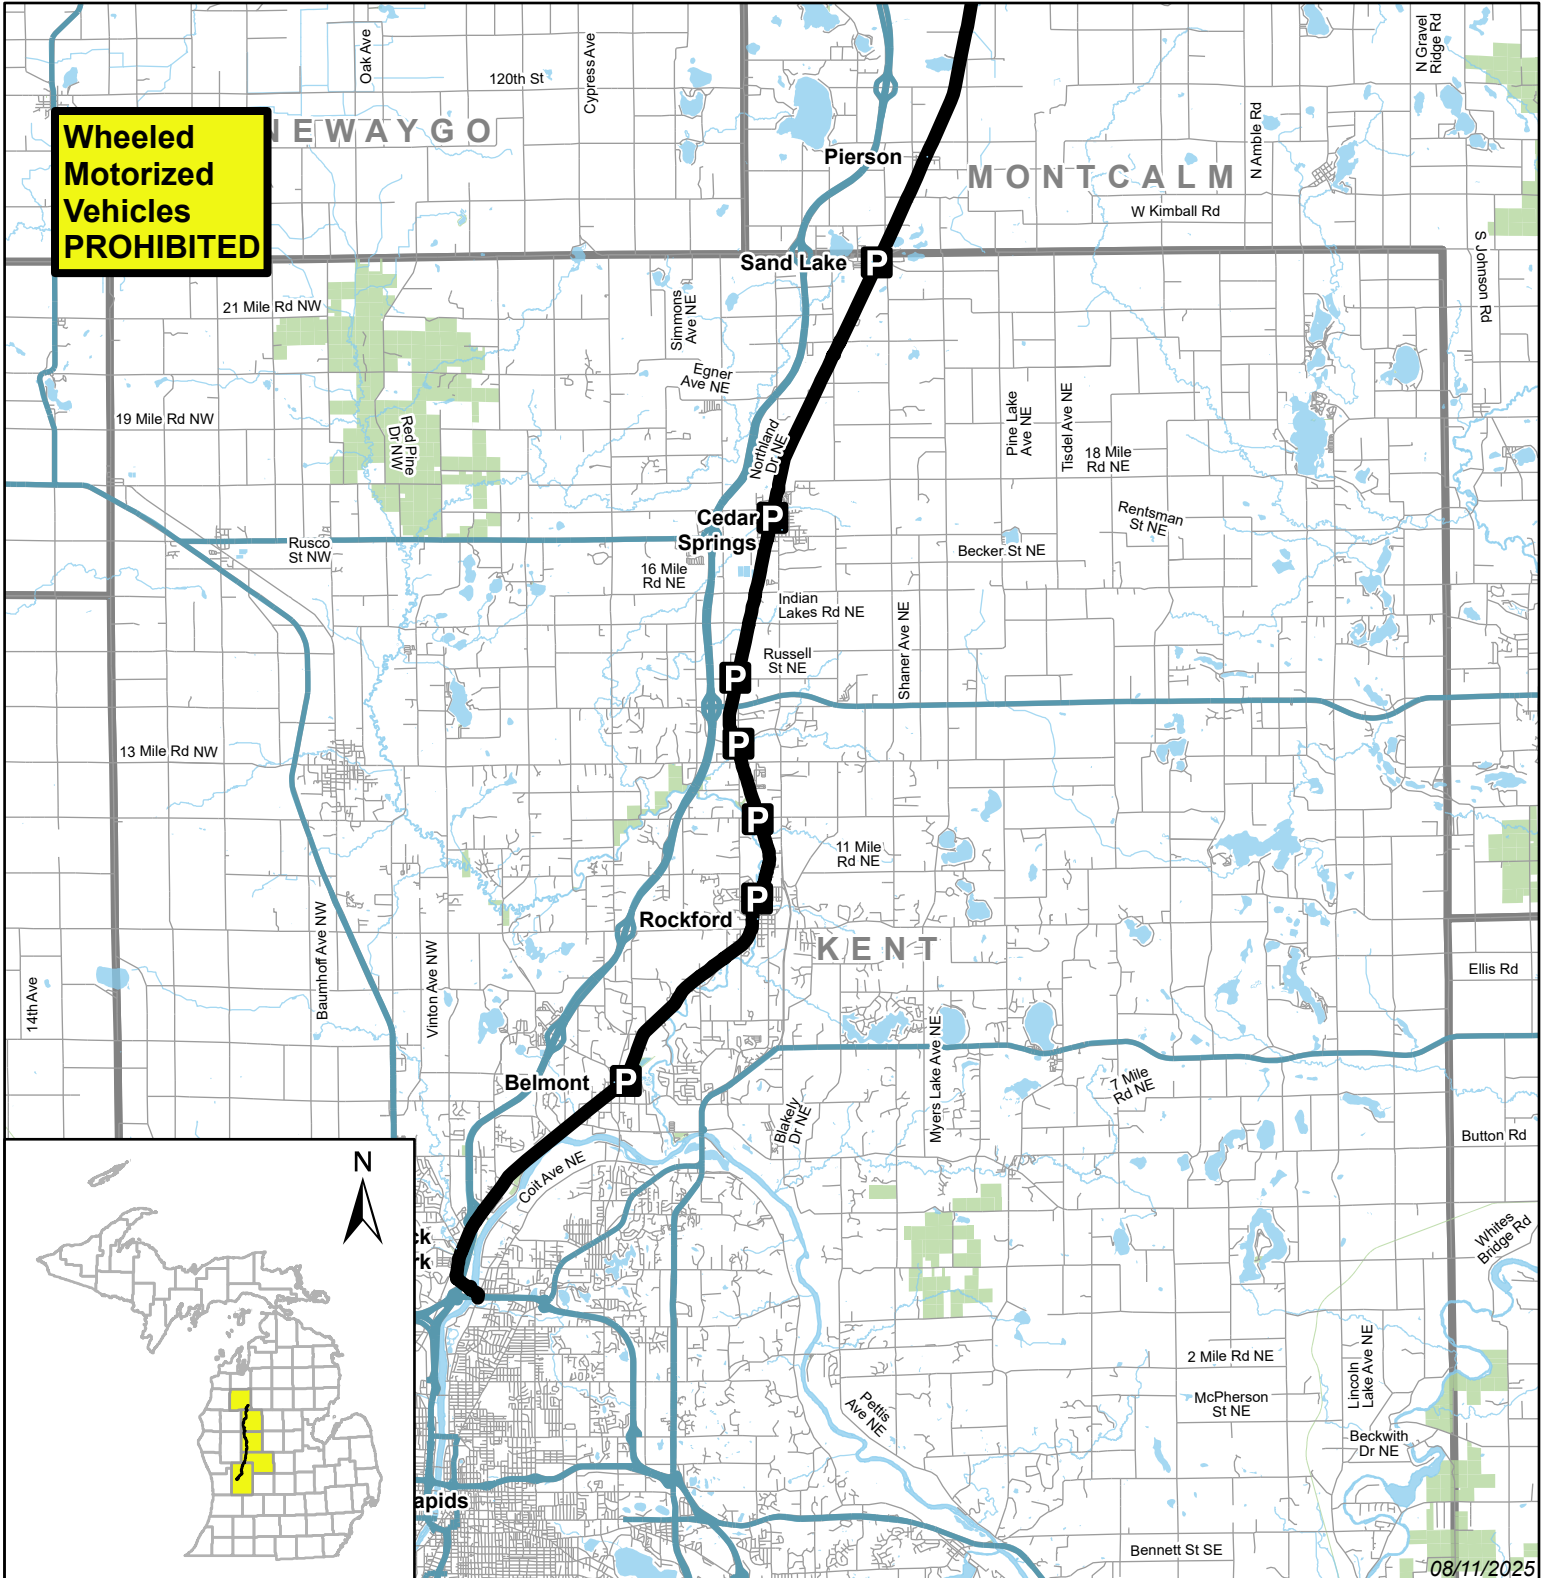

Fred Meijer White Pine Trail State Park

Cedar Springs, Rockford, Belmont, Grand Rapids

**Wheeled
Motorized
Vehicles
PROHIBITED**

08/11/2025

Parking Lot

Fred Meijer White Pine Trail State Park (Paved Surface)

Stream

Lake Or River

Highway

State Land

US Forest Service Land

County

Highway

Paved road

Gravel or dirt road