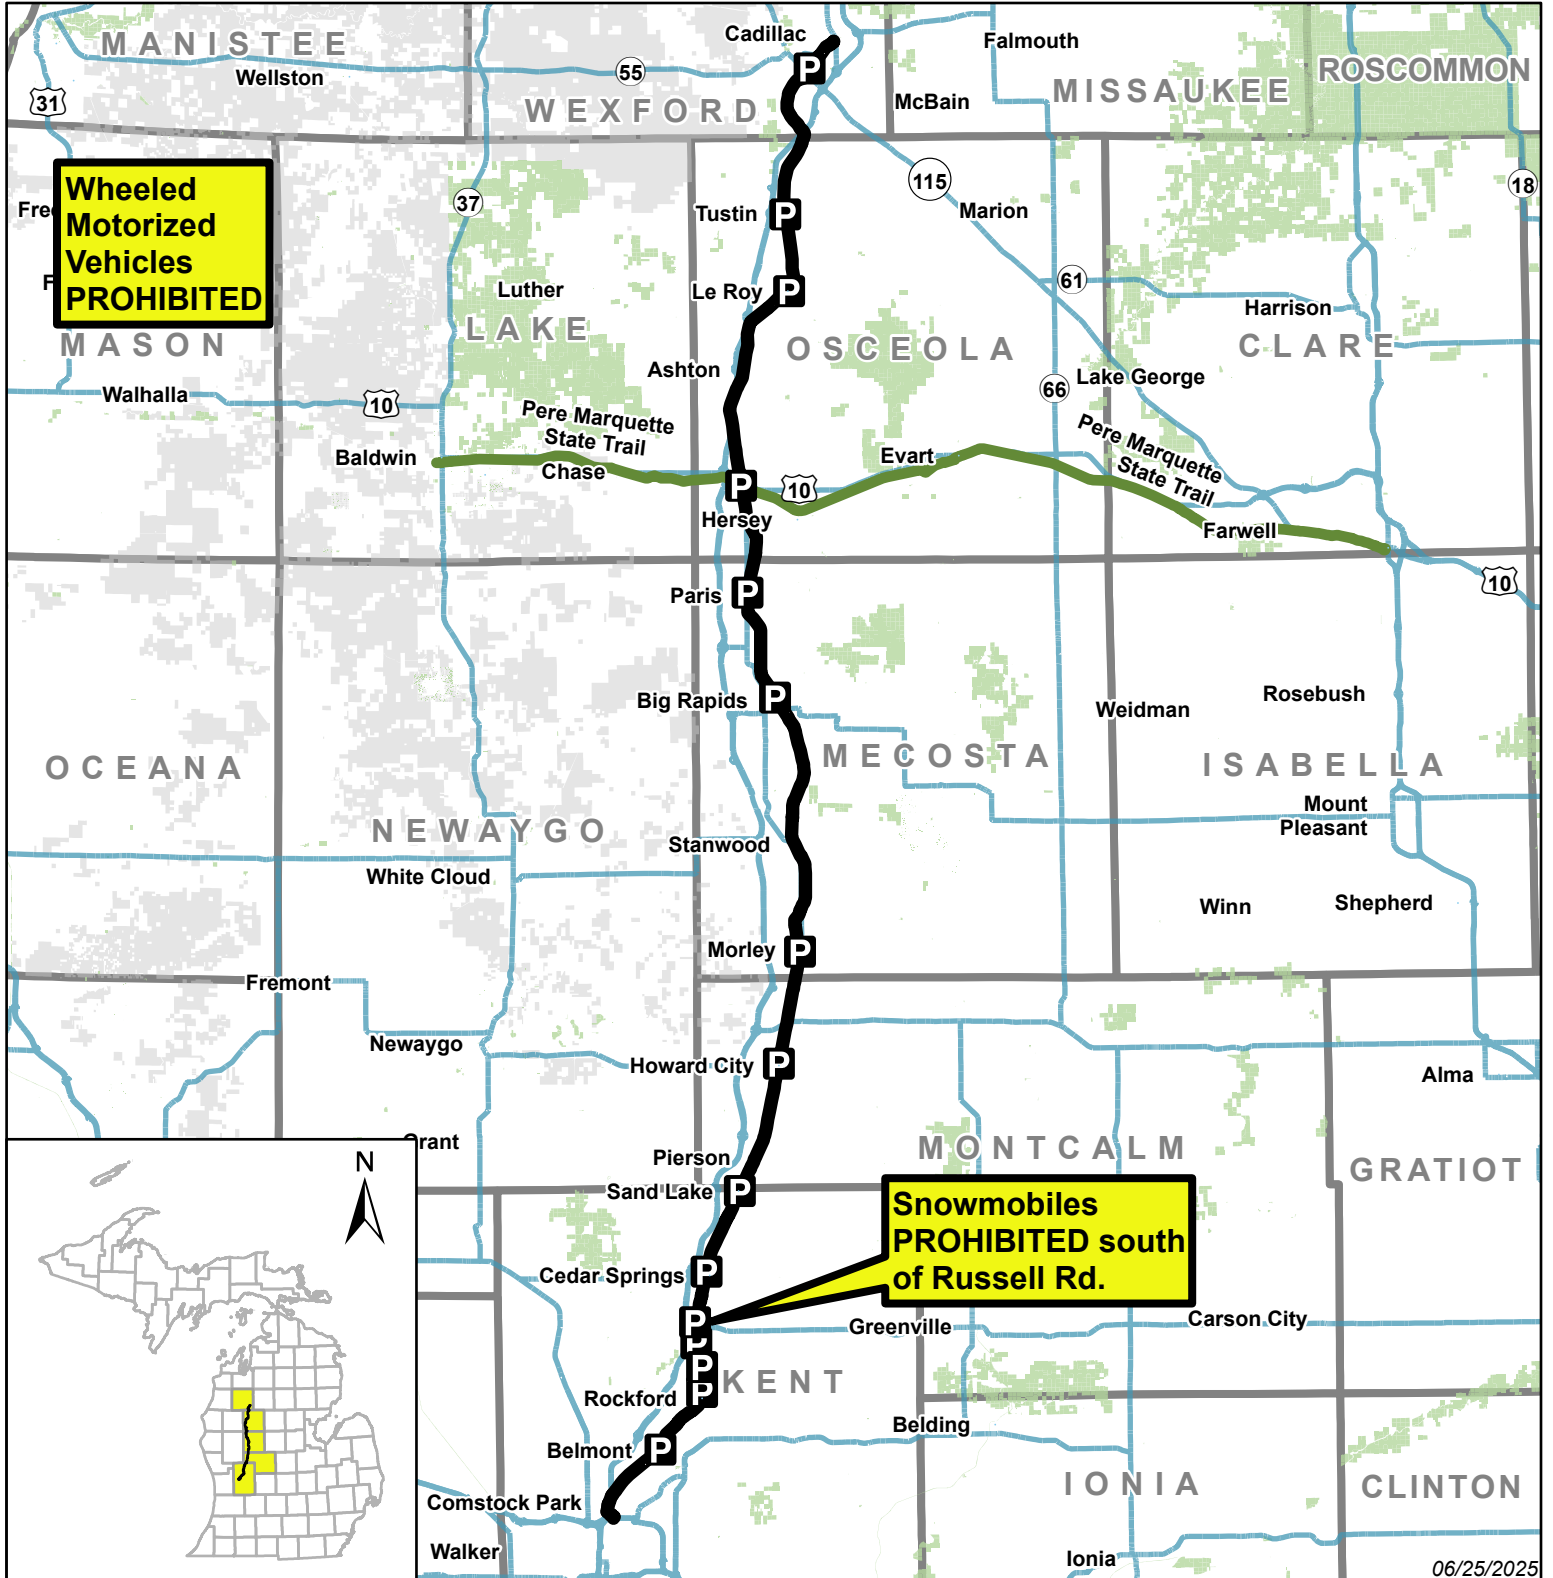

# Fred Meijer White Pine Trail State Park

Wexford, Osceola, Mecosta, Montcalm, and Kent Counties

- P** Parking Lot
- Fred Meijer White Pine Trail State Park (Paved Surface)
- Pere Marquette State Trail
- Highway
- State Land
- US Forest Service Land
- County

# Fred Meijer White Pine Trail State Park

Cadillac, Tustin, Leroy, Ashton

**Wheeled  
Motorized  
Vehicles  
PROHIBITED**

- Parking Lot
- Fred Meijer White Pine Trail State Park (Paved Surface)
- Pere Marquette State Trail
- Stream
- Lake Or River
- Highway
- State Land
- US Forest Service Land
- County
- Highway
- Paved road
- Gravel or dirt road

# Fred Meijer White Pine Trail State Park

Reed City, Paris, Big Rapids, Stanwood

**Wheeled  
Motorized  
Vehicles  
PROHIBITED**

08/11/2025

- Parking Lot
- Fred Meijer White Pine Trail State Park (Paved Surface)
- Pere Marquette State Trail
- Stream
- Lake Or River
- Highway
- State Land
- US Forest Service Land
- County
- Highway
- Paved road
- Gravel or dirt road

# Fred Meijer White Pine Trail State Park

Morely, Howard City, Pierson, Sand Lake

**Wheeled  
Motorized  
Vehicles  
PROHIBITED**

- P** Parking Lot
- Fred Meijer White Pine Trail State Park (Paved Surface)
- Stream
- Lake Or River
- Highway
- State Land
- US Forest Service Land
- County
- Highway
- Paved road
- Gravel or dirt road