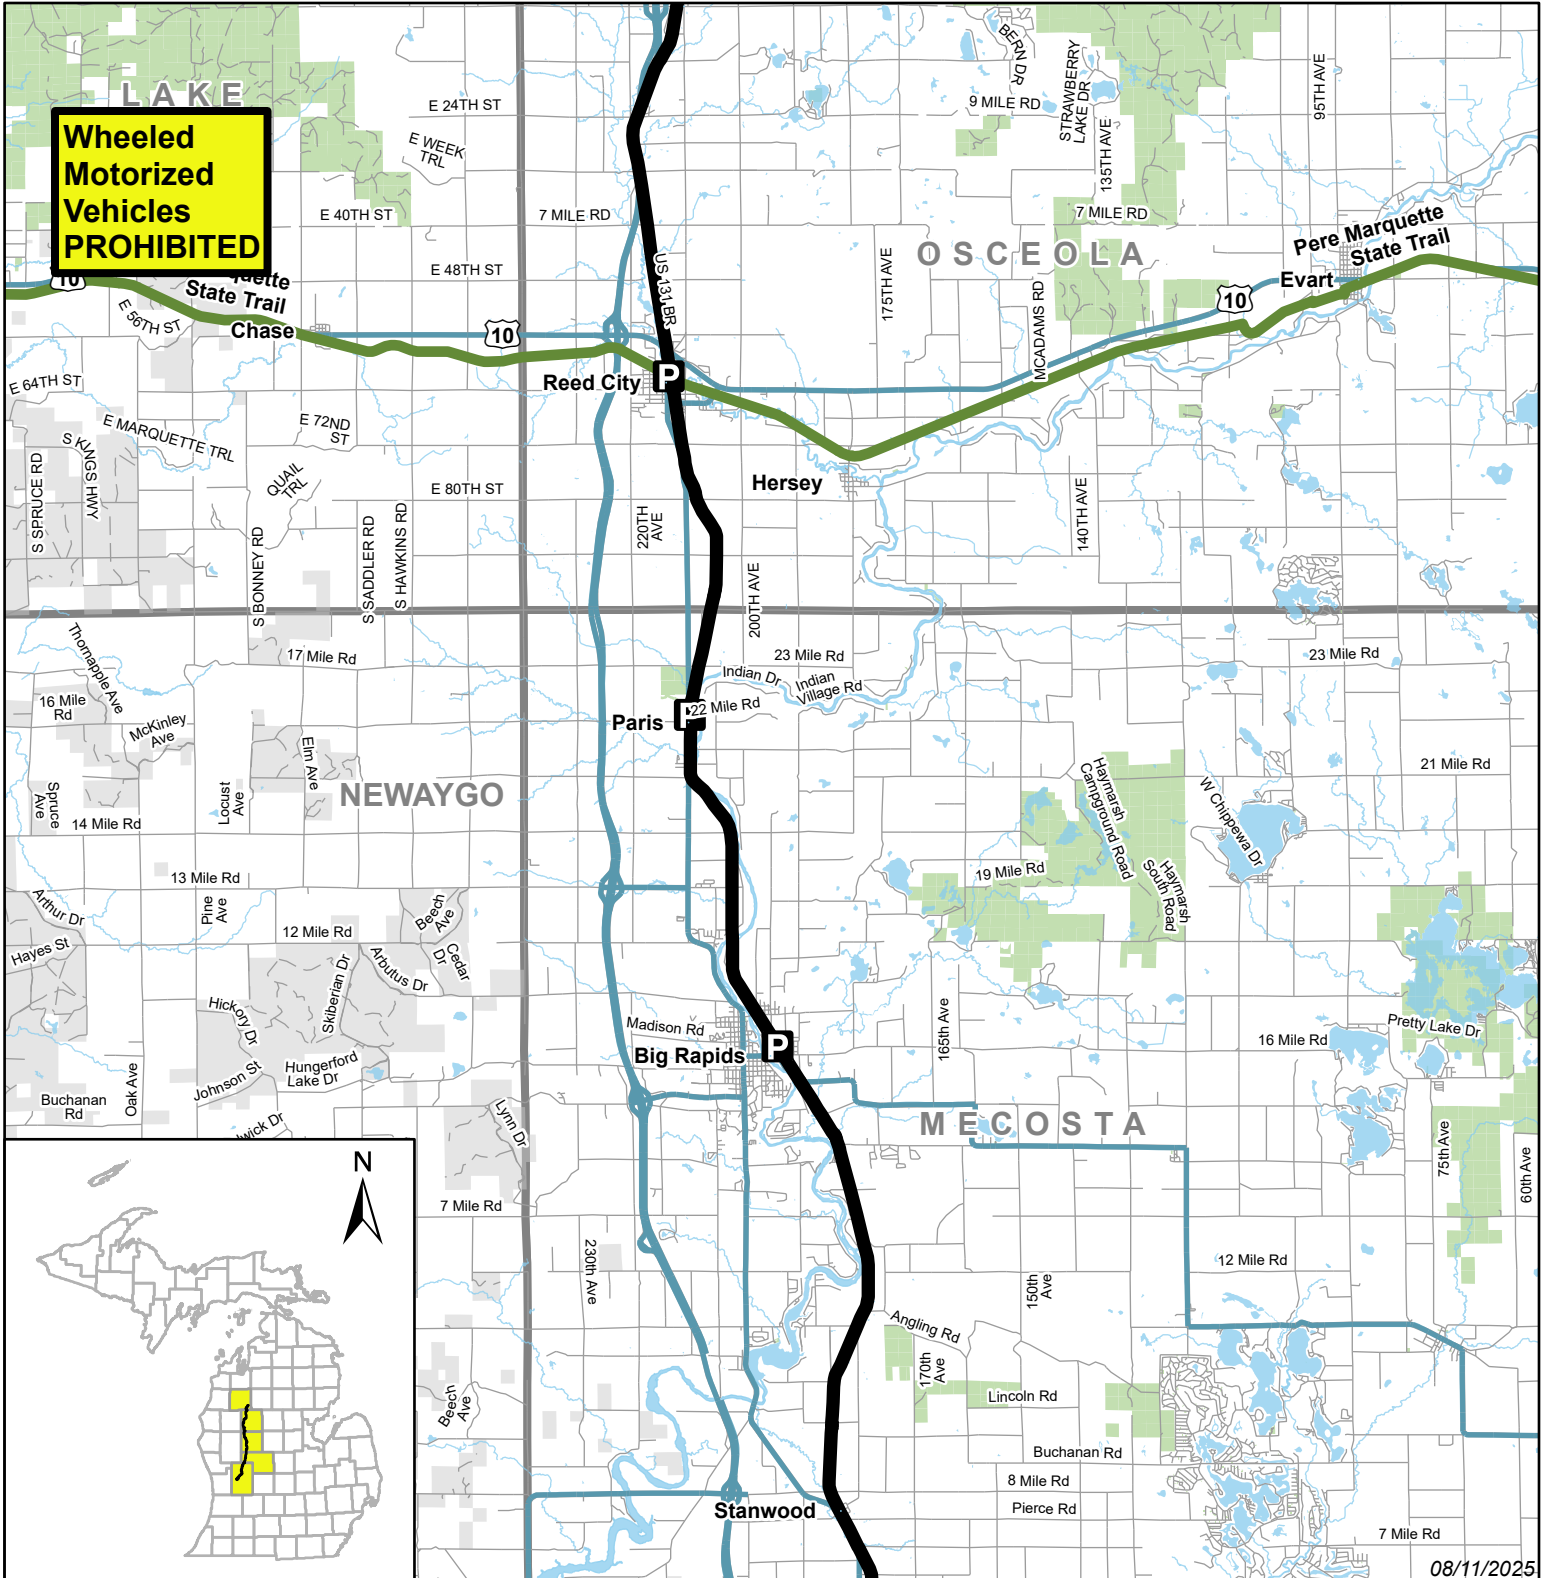

# Fred Meijer White Pine Trail State Park

Cadillac, Tustin, Leroy, Ashton

**Wheeled  
Motorized  
Vehicles  
PROHIBITED**

- Parking Lot
- Fred Meijer White Pine Trail State Park (Paved Surface)
- Pere Marquette State Trail
- Stream
- Lake Or River
- Highway
- State Land
- US Forest Service Land
- County
- Highway
- Paved road
- Gravel or dirt road

# Fred Meijer White Pine Trail State Park

Reed City, Paris, Big Rapids, Stanwood

**Wheeled  
Motorized  
Vehicles  
PROHIBITED**

08/11/2025

- Parking Lot
- Fred Meijer White Pine Trail State Park (Paved Surface)
- Pere Marquette State Trail
- Stream
- Lake Or River
- Highway
- State Land
- US Forest Service Land
- County
- Highway
- Paved road
- Gravel or dirt road

# Fred Meijer White Pine Trail State Park

Morely, Howard City, Pierson, Sand Lake

**Wheeled  
Motorized  
Vehicles  
PROHIBITED**

- P** Parking Lot
- Fred Meijer White Pine Trail State Park (Paved Surface)
- Stream
- Lake Or River
- Highway
- State Land
- US Forest Service Land
- County
- Highway
- Paved road
- Gravel or dirt road