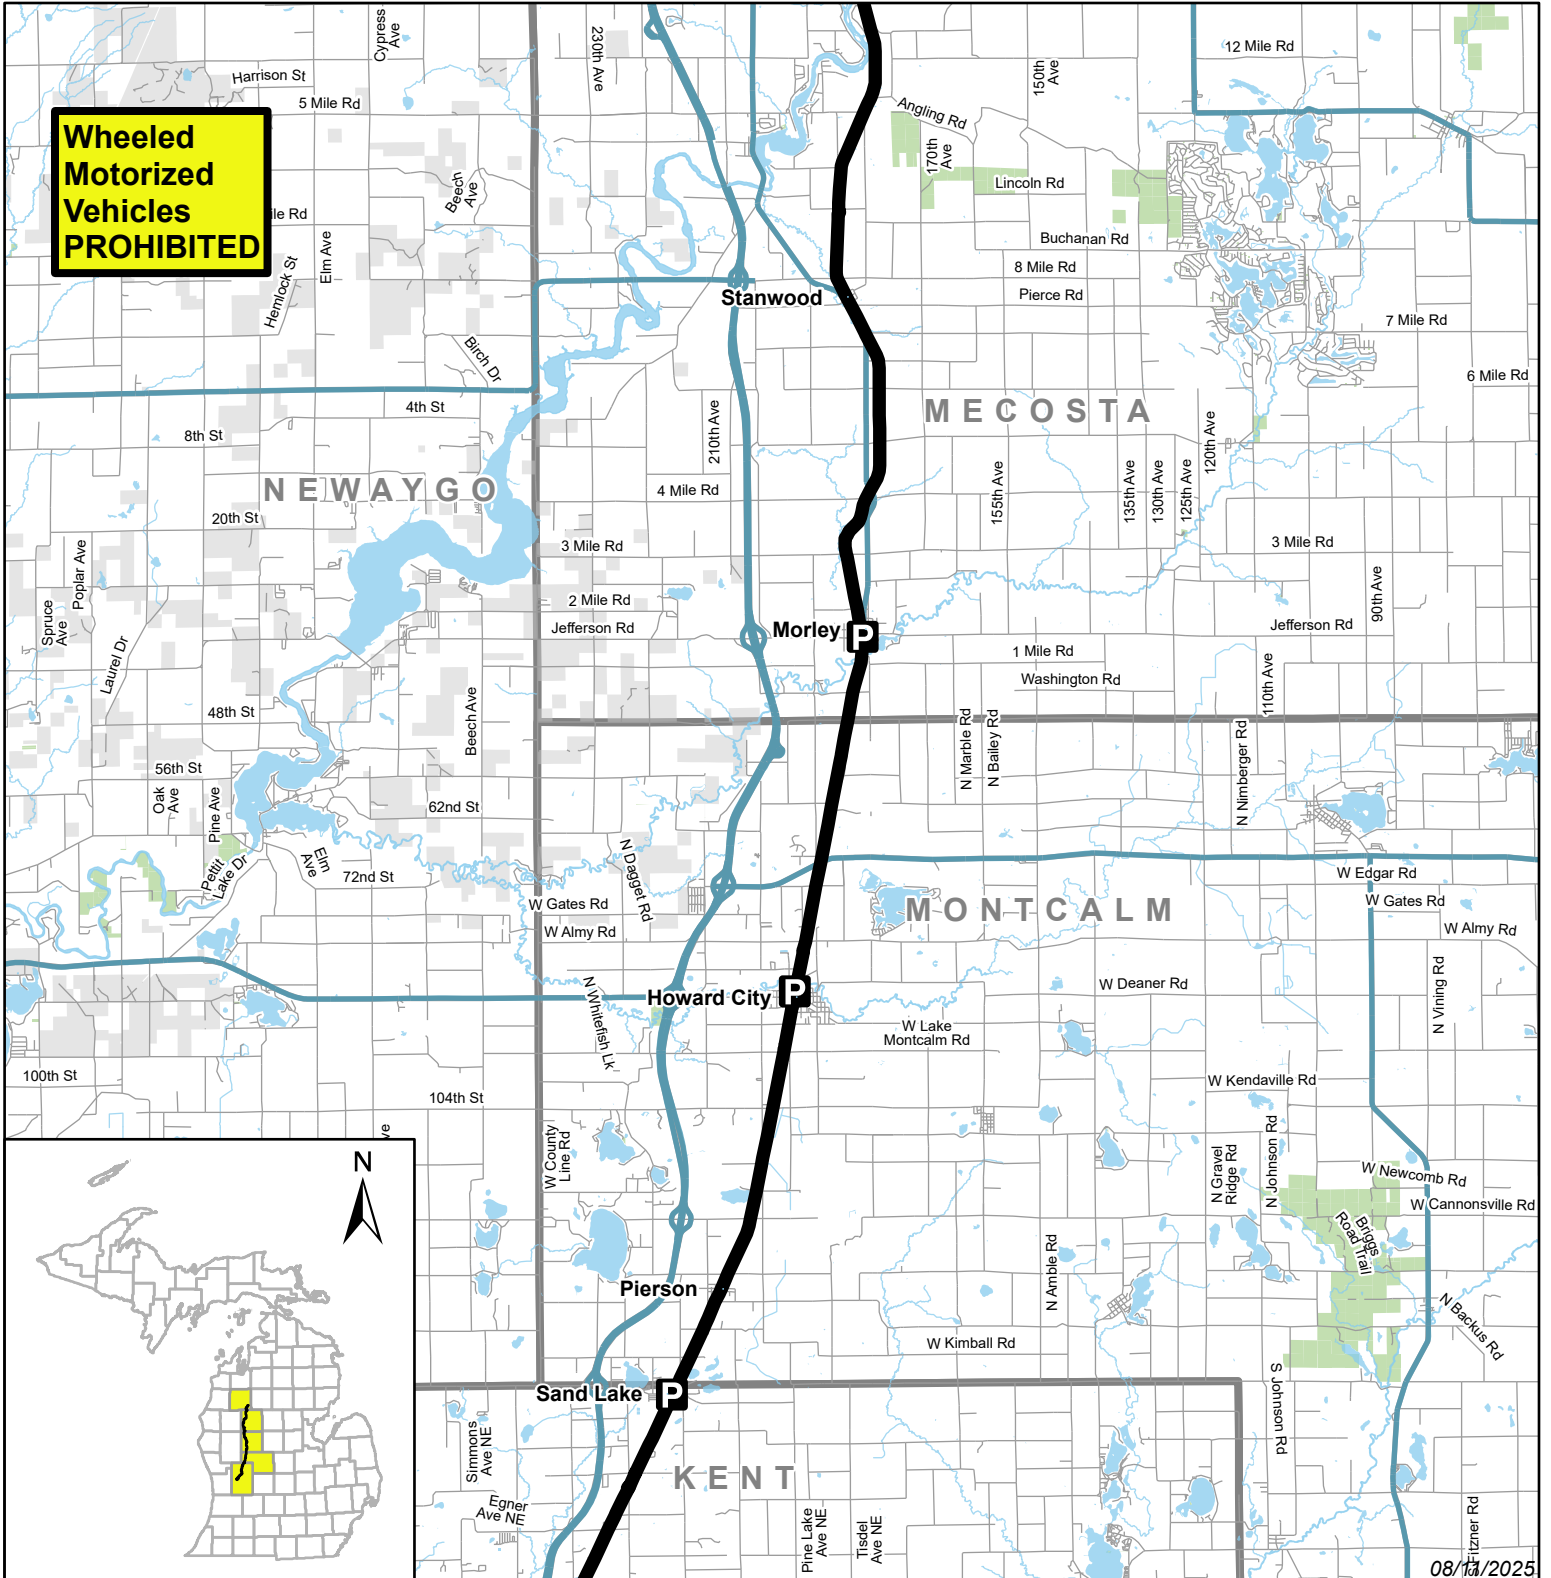

# Fred Meijer White Pine Trail State Park

Reed City, Paris, Big Rapids, Stanwood

**Wheeled  
Motorized  
Vehicles  
PROHIBITED**

08/11/2025

- Parking Lot
- Fred Meijer White Pine Trail State Park (Paved Surface)
- Pere Marquette State Trail
- Stream
- Lake Or River
- Highway
- State Land
- US Forest Service Land
- County
- Highway
- Paved road
- Gravel or dirt road

# Fred Meijer White Pine Trail State Park

Morely, Howard City, Pierson, Sand Lake

**Wheeled  
Motorized  
Vehicles  
PROHIBITED**

- P** Parking Lot
- Fred Meijer White Pine Trail State Park (Paved Surface)
- Stream
- Lake Or River
- Highway
- State Land
- US Forest Service Land
- County
- Highway
- Paved road
- Gravel or dirt road