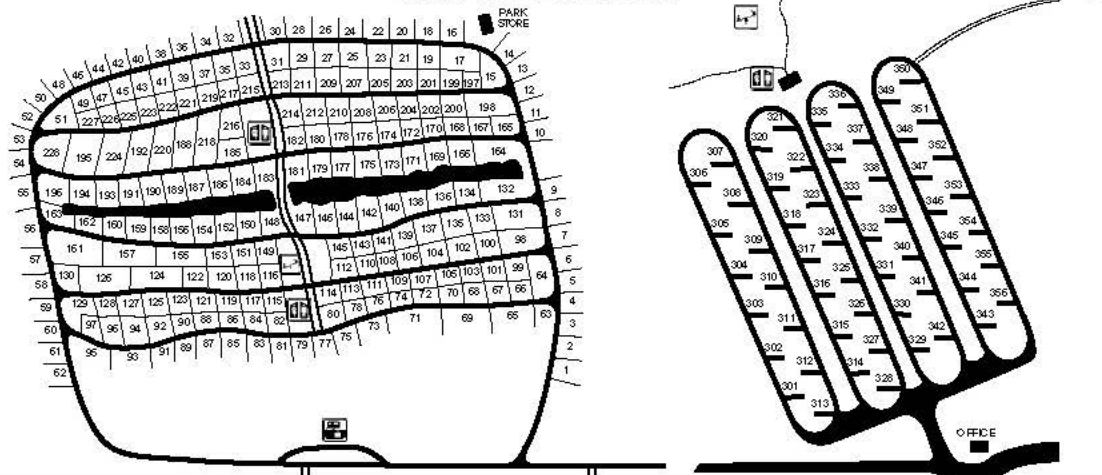

Lakeport State Park

- LEGEND
- PAVED ROAD
 - STATE LAND
 - HEADQUARTERS
 - CAMPING
 - ORGANIZATION CAMPING
 - BEACH
 - PICNIC AREA
 - PICNIC SHELTER
 - PLAY AREA
 - RESTROOMS
 - SANITATION STATION

Both units of Lakeport State Park are "open" to metal detectors.

CAMPGROUND

FRANKLIN DELANO ROOSEVELT UNIT

CAMPSITE LOCATION

LAKEPORT STATE PARK
 7605 LAKESHORE ROAD
 LAKEPORT MI 48059
 Phone: (810) 327-6224