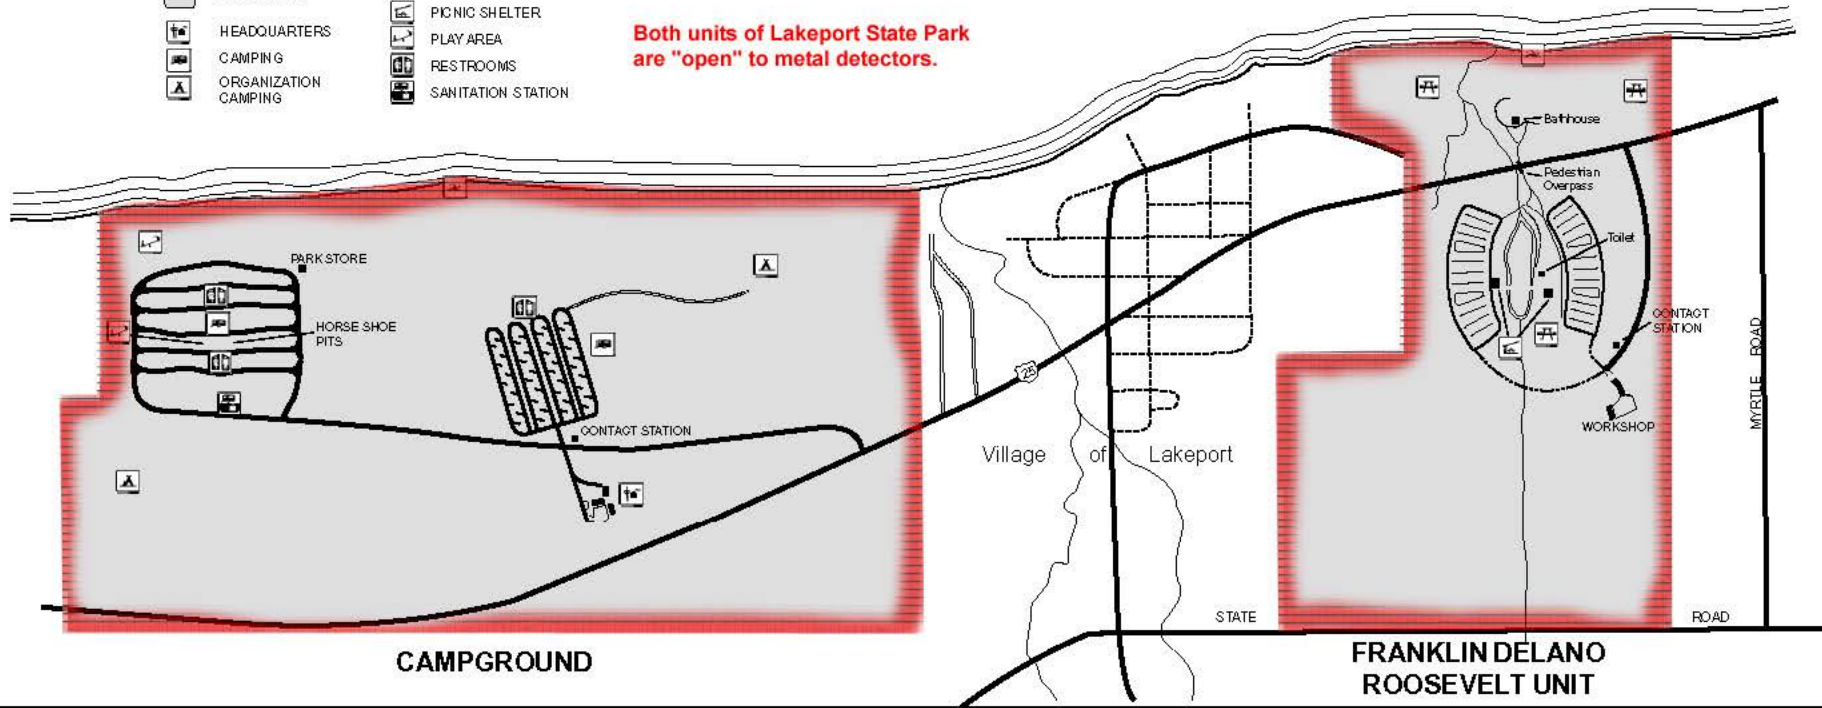

Lakeport State Park

- LEGEND
- PAVED ROAD
 - STATE LAND
 - HEADQUARTERS
 - CAMPING
 - ORGANIZATION CAMPING
 - BEACH
 - PICNIC AREA
 - PICNIC SHELTER
 - PLAY AREA
 - RESTROOMS
 - SANITATION STATION

Both units of Lakeport State Park are "open" to metal detectors.

CAMPGROUND

FRANKLIN DELANO ROOSEVELT UNIT

CAMPSITE LOCATION

LAKEPORT STATE PARK
 7605 LAKESHORE ROAD
 LAKEPORT MI 48059
 Phone: (810) 327-6224