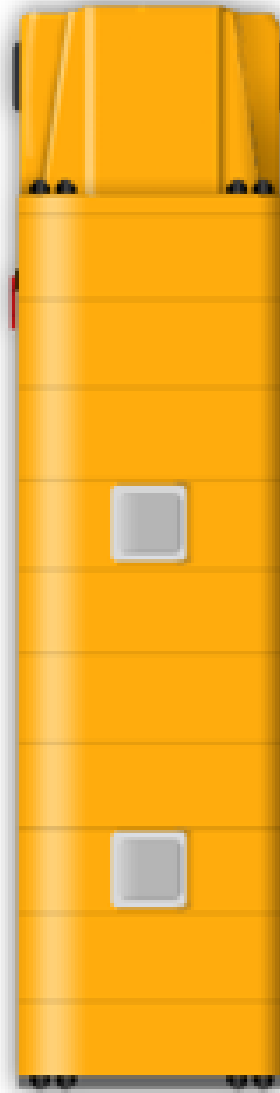

Appendix C

CDL Vehicle Inspection Memory Aid

Combination Vehicles

Front of Vehicle, Lights/Reflectors,
Engine Compartment & Steering
Components

Steering Axle:

- Suspension
- Brakes
- Tires

Driver Door
Fuel Area

Under Vehicle

- Drive Shaft
- Exhaust
- Frame

Drive Axle(s)

- Suspension
- Brakes
- Tires

Coupling Devices

- Truck
- Trailer

Rear of Truck/Tractor
& Lights/Reflectors

Trailer Components
Front, Side, Lights &
Reflectors

- Frame
- Landing Gear
- Tandem Release

Trailer Axle(s)

- Suspension
- Brakes
- Tires

Rear of Trailer &
Lights/Reflectors

Straight Truck or Bus

Front of Vehicle, Lights/Reflectors,
Engine Compartment & Steering
Components

Steering Axle:

- Suspension
- Brakes
- Tires

Driver Door
Fuel Area
(Truck)

Under Vehicle

- Drive Shaft
- Exhaust
- Frame

Drive Axle(s)

- Suspension
- Brakes
- Tires

Passenger Door
Fuel Area