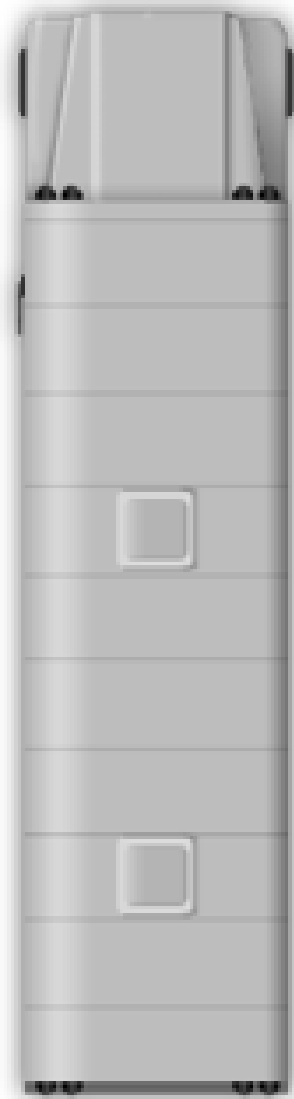

Appendix C

CDL Vehicle Inspection Memory Aid

Combination Vehicles

Front of Vehicle, Lights/Reflectors,
Engine Compartment & Steering
Components

Steering Axle:

- Suspension
- Brakes
- Tires

Driver Door
Fuel Area

Under Vehicle

- Drive Shaft
- Exhaust
- Frame

Drive Axle(s)

- Suspension
- Brakes
- Tires

Coupling Devices

- Truck
- Trailer

Rear of Truck/Tractor
& Lights/Reflectors

Trailer Components
Front, Side, Lights &
Reflectors

- Frame
- Landing Gear
- Tandem Release

Trailer Axle(s)

- Suspension
- Brakes
- Tires

Rear of Trailer &
Lights/Reflectors

Straight Truck or Bus

Front of Vehicle, Lights/Reflectors,
Engine Compartment & Steering
Components

Steering Axle:

- Suspension
- Brakes
- Tires

Driver Door
Fuel Area
(Truck)

Under Vehicle

- Drive Shaft
- Exhaust
- Frame

Drive Axle(s)

- Suspension
- Brakes
- Tires

Passenger Door
Fuel Area